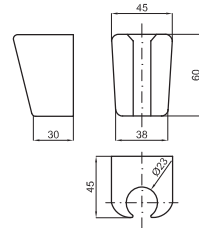

39,00 €

2 Classico - Wall bracket orientable
CLÁSICO - Support mural orientable

100137898
N103500714

Chrome
Chromé

42,00 €

1

2

1 Wall bracket
Support mural orientable