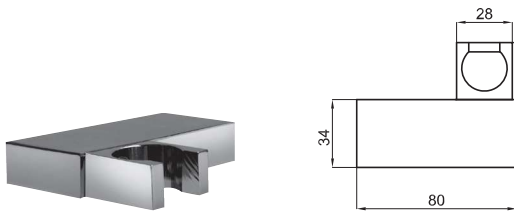

COTA - Wall bracket
COTA - Support mural fixe

100038630
N158470001

Chrome
Chromé

59,00 €