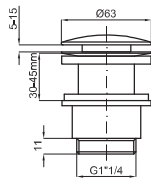

100093566
N299999584

White
Blanc

91,00 €

ACCESSORIES - ACCESSOIRES

brassware - robinetterie

1

1 Basin clicker without overflow
Bonde clicker sans trop plein

100093565
N299999582