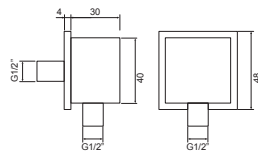

ACCESSORIES - ACCESSOIRES

brassware - robinetterie

1