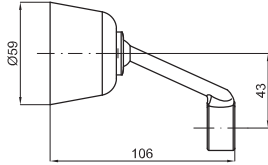

56,00 €

ACCESSORIES - ACCESSOIRES

brassware - robinetterie

1

2

1 MINIMAL - Wall bracket
MINIMAL - Support mural orientable

100040307
N299260501

Chrome
Chromé