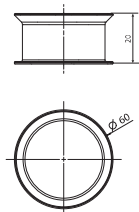

ACCESSORIES - ACCESSOIRES

brassware - robinetterie

1

2

1 AERO - Stop valve with 1/2" connections
AERO - Robinet d'arrêt avec filtre démontable et connexions de 1/2"

100157942
N157416502

Chrome
Chromé

16,00 €

2 AERO - Stop valve with 3/8" connections
AERO - Robinet d'arrêt avec filtre démontable et connexions de 3/8"

100157943
N157416503

Chrome
Chromé

16,00 €

50 cm rigid connection hose
Tube d'alimentation d'eau rigide 50 cm.

100040173
N294860001

Chrome
Chromé

28,00 €

400 mm. extension flexi-tail
Flexible de prolongement. 400 mm.

100040288
N299099900

Chrome
Chromé

8,00 €

500 mm. extension flexi-tail
Flexible de prolongement. 500 mm.

100040417
N299999900

Chrome
Chromé

10,00 €

600 mm. extension flexi-tail
Flexible de prolongement. 600 mm.

100040416
N299991800

Chrome
Chromé

12,00 €

1

2

1 2 cm. metal spacer
Tube de vidage 2 cm

100043169
N899393001

Chrome
Chromé

56,00 €

2 3 cm. metal spacer
Tube de vidage 3 cm

100043170
N899393101

Chrome
Chromé

56,00 €