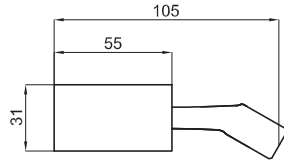

56,00 €

ACCESSORIES - ACCESSOIRES

brassware - robinetterie

1

2

1 MINIMAL - Wall bracket
MINIMAL - Support mural orientable

100040307
N299260501

Chrome
Chromé