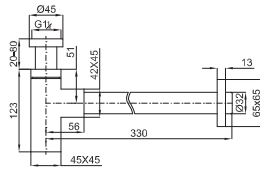

ACCESSORIES - ACCESSOIRES

brassware - robinetterie

1