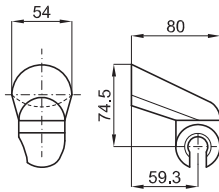

56,00 €

ACCESSORIES - ACCESSOIRES

brassware - robinetterie

1

2

1 MINIMAL - Wall bracket
MINIMAL - Support mural orientable

100040307
N299260501

Chrome
Chromé

39,00 €

2 Classico - Wall bracket orientable
CLÁSICO - Support mural orientable

100137898
N103500714

Chrome
Chromé

42,00 €

1

2

1 Wall bracket
Support mural orientable