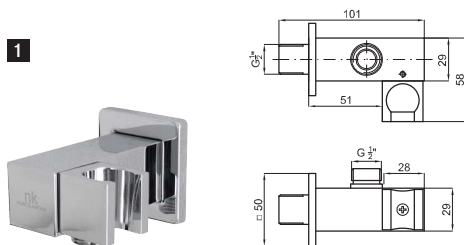

ACCESSORIES - ACCESSOIRES

brassware - robinetterie

1

2

1 MINIMAL - Wall bracket
MINIMAL - Support mural orientable

100040307
N299260501

Chrome
Chromé

39,00 €

2 Classico - Wall bracket orientable
CLÁSICO - Support mural orientable

100137898
N103500714

Chrome
Chromé

42,00 €

1

2

1 Wall bracket
Support mural orientable

100040315
N299264501

Chrome
Chromé

10,00 €

2 Wall bracket
Support mural fixe

100040314
N299264401

Chrome
Chromé

3,00 €

COTA - Wall bracket
COTA - Support mural fixe

100038630
N158470001

Chrome
Chromé

59,00 €

2

1 COTA - Wall bracket with outlet elbow
COTA - Support mural avec prise d'eau.

100038631
N158490001

Chrome
Chromé

88,00 €

100123896
N158767183

Bronze
Bronze

103,00 €

100123897
N158767184

Gold
Or

103,00 €

2 MINIMAL - Wall bracket with outlet elbow
MINIMAL - Support mural avec prise d'eau.

100039121
N198490001

Chrome
Chromé

50,00 €