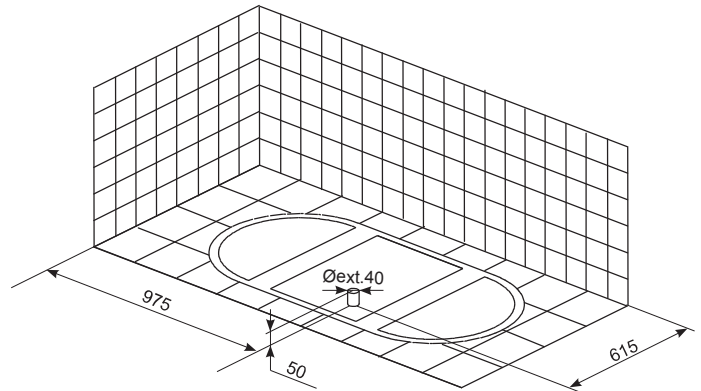

bathtubs / baignoires CONIC; brassware / robinetterie LOUNGE

COLOURS • COULEURS

white
blanc

Chrome
Chromé

ACCESSORIES • ACCESSOIRES

bath waste and overflow set
vidage automatique

SIZES cm. • FORMATS cm.

176 x 87 • 55h

DRAWINGS mm. • PLANS mm.

PRE-INSTALLING • PRE-INSTALLATION

PACKAGING DETAILS • DONNÉES D'EXPÉDITION

DIMENSIONS DIMENSIONS		VOLUME VOLUME	NET WEIGHT POIDS NET	GROSS WEIGHT POIDS BRUT
L	181 cm	1,16 m ³	47 Kg	67 Kg
W	92 cm			
H	70 cm			

CONIC 176 x 87 cm.

Water volume 231 l.
Volume d'eau 231 l.

	SAP	KEA	€
CENTER	100080457	N710000262	3.208,00 €

Bath waste and overflow set included. Syphon not included
Vidage automatique inclus. Siphon non inclus