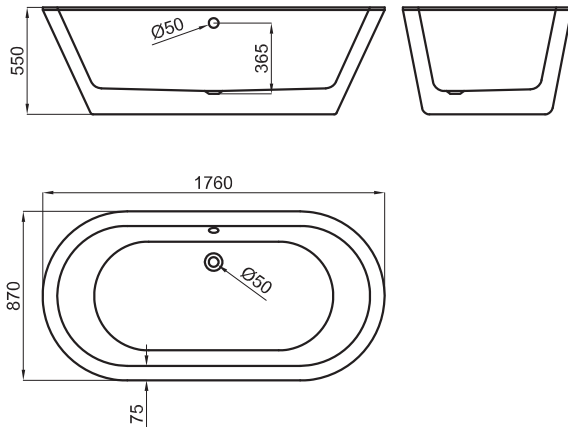

bathtubs / baignoires CONIC; brassware / robinetterie LOUNGE

COLOURS • COULEURS

white
blanc

Chrome
Chromé

ACCESSORIES • ACCESSOIRES

bath waste and overflow set
vidage automatique

SIZES cm. • FORMATS cm.

176 x 87 • 55h

DRAWINGS mm. • PLANS mm.

PRE-INSTALLING • PRE-INSTALLATION

PACKAGING DETAILS • DONNÉES D'EXPÉDITION

DIMENSIONS DIMENSIONS		VOLUME VOLUME	NET WEIGHT POIDS NET	GROSS WEIGHT POIDS BRUT
L	181 cm	1,16 m ³	47 Kg	67 Kg
W	92 cm			
H	70 cm			

CONIC 176 x 87 cm.

Water volume 231 l.
Volume d'eau 231 l.

	SAP	KEA	€
CENTER	100080457	N710000262	3.208,00 €

Bath waste and overflow set included. Syphon not included
Vidage automatique inclus. Siphon non inclus