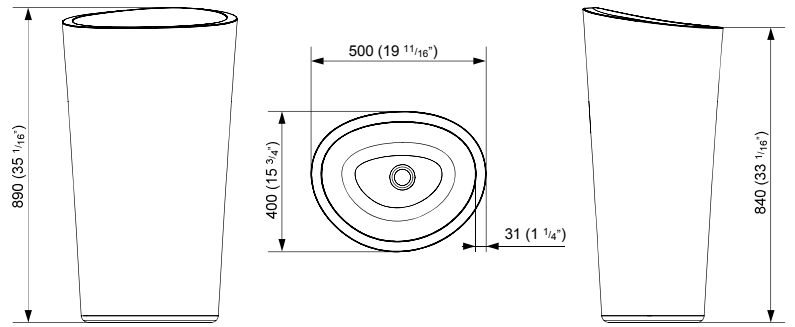

Almond Series

PREINSTALACIÓN • PRE-INSTALLING • PRE-INSTALLATION