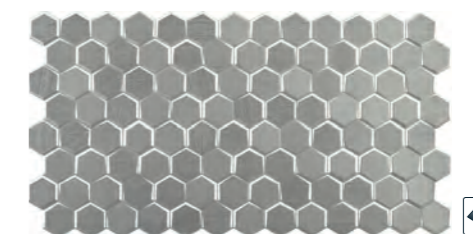

FOREST SILVER

31,6x59,2x1,1 cm / 12"x23"x 3/8"
P3219286 · 100173319 | G287
COLORSTUK RAPID N CEMENTO B21522249_100236449