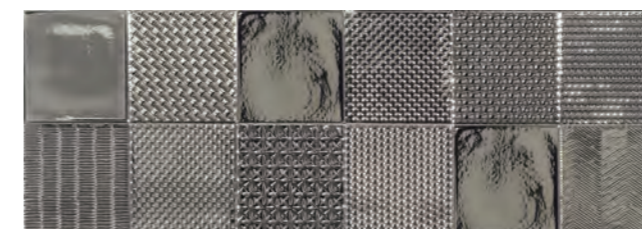

DECO STUDIO METAL

31,6x90x1,14 cm / 12"x35"x 1/2"

P3470906 · 100240237 | G287

COLORSTUK RAPID N ANTRACITA B21522250_100236481

* ATENCIÓN: PRODUCTO ESPECIAL | DECO STUDIO METAL

La manipulación indebida durante la colocación y rejuntado, puede causar rayados y rozaduras de los que PORCELANOSA S.A. no se hace responsable · No utilizar para la retirada de material de rejuntado y la limpieza del producto agentes abrasivos · Evitar contactos prolongados de la superficie decorada con ácidos y álcalis · Se recomienda usar como agentes de limpieza únicamente agua y jabón neutro · Al tratarse de un material delicado, su manipulación ha de ser cuidadosa. Adoptar métodos de colocación específicos del tipo de material (utilizar adhesivos y material de rejuntado apropiados) · Evitar, durante la instalación, el uso de utensilios que puedan dañar el material cerámico · Utilizar técnica de doble encolado (aplicando material de agarre en la pieza y el soporte a embaldosar) para evitar las indeseables zonas vacías · No prolongar en exceso el secado del material de rejuntado en la superficie · Para el corte de las piezas, utilizar cortadoras e ingleteadoras eléctricas con disco refrigerado con agua.

* WARNING: SPECIALS PRODUCTS | DECO STUDIO METAL

Improper manipulation during fixing and grouting can cause scratches for which PORCELANOSA S.A. will not take responsibility · Do not use abrasive agents to clean this product · Avoid long contact of the decorated surface with acids and alkalis · Use only hot water and mild soap as cleaning agents · This is a delicate material that must be handled with care. Use specific installation methods (use the proper bonding material) · Do not use tools that could damage material during installation · Use the floating and buttering method, applying the bonding material to both the back of the piece and the substrate, so as to ensure that there are no unwanted voids · Grouting material should not be left to dry for a too long time in the surface · To cut pieces, use electric water-cooled cutters and mitring saws.

- SERIE DECO STUDIO ESTÁ FORMADA POR 3 DECORADOS DISTINTOS ALEATORIOS | DECO STUDIO SERIES RANGE IS MADE IN 3 DIFFERENT RANDOM PATTERNS.

- ADHESIVO RECOMENDADO / RECOMMENDED ADHESIVE

Fr-one n/One-flex Premium

- ÁMBITO DE USO / FIELD OF USE

Revestimiento de paredes interiores · Interior wall covering.