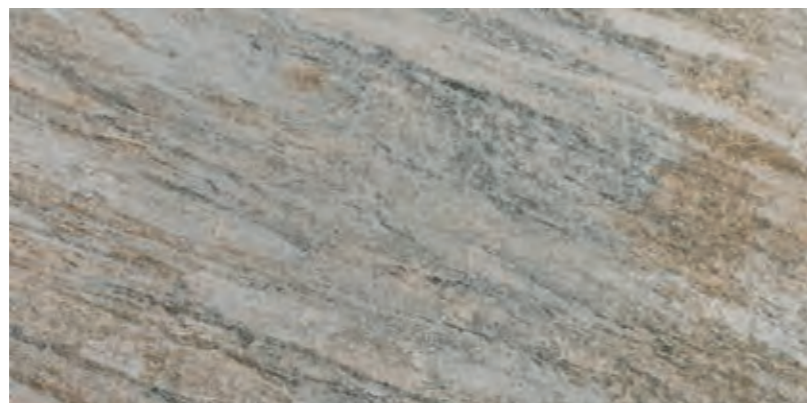

NATURAL / CALIZA

ECOLOGIC

ECOLOGIC
TEXAS NATURAL

TEXAS

*Gres Porcelanato Rectificado / Rectified Porcellanato Tiles
Destonificado / Tone Variations
SRV 1 · R10

ECOLOGIC

TEXAS NATURAL 45X90cm G-363
TEXAS NATURAL ANT. 45X90cm G-366