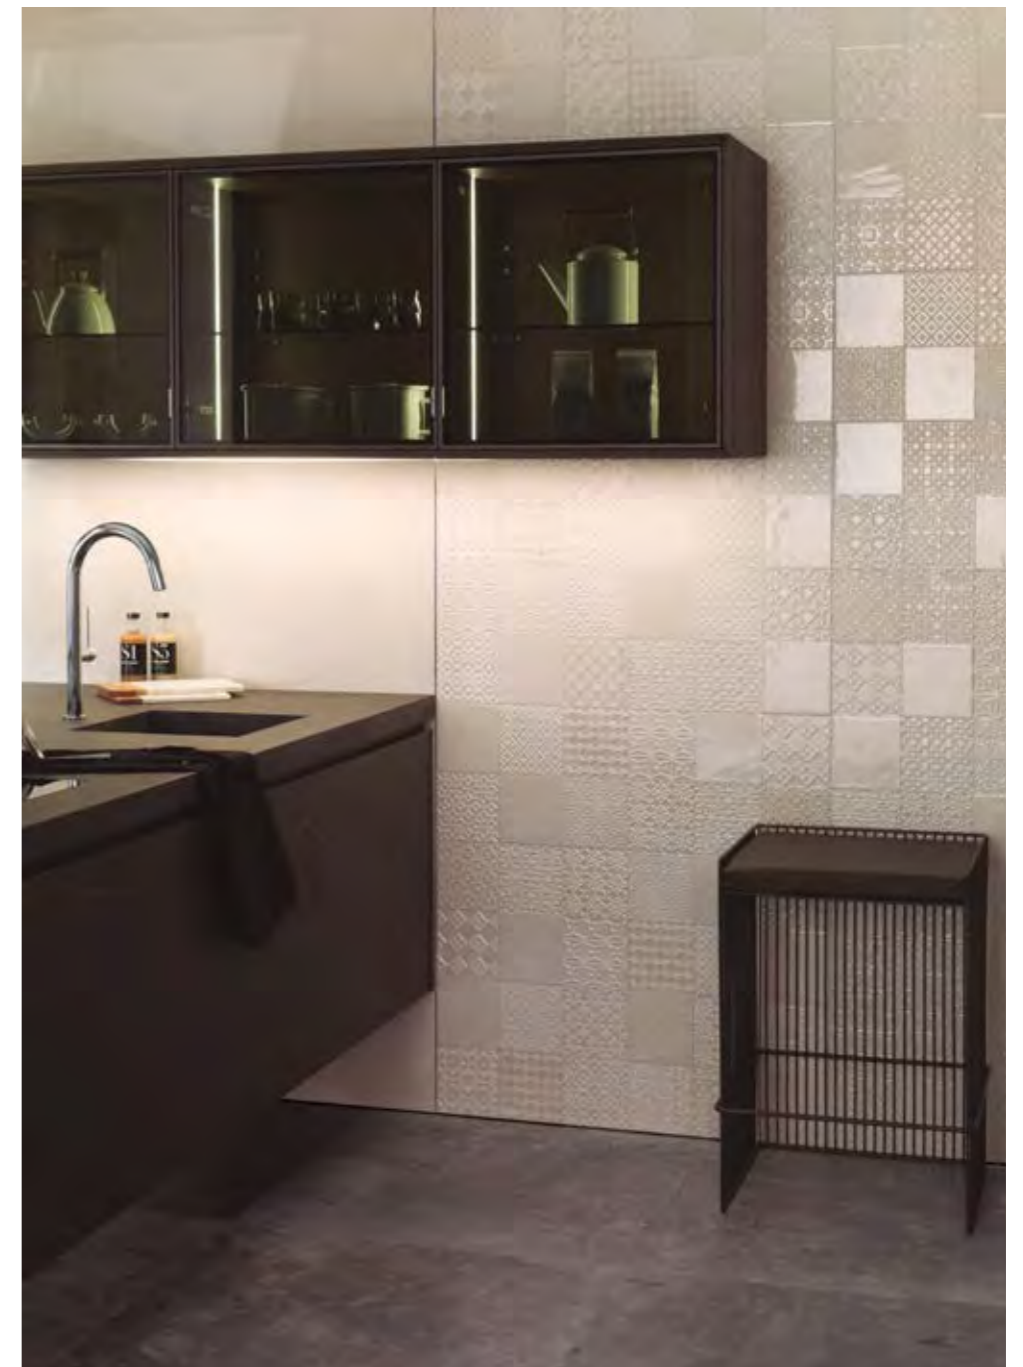

NAIROBI
ARENA / CALIZA