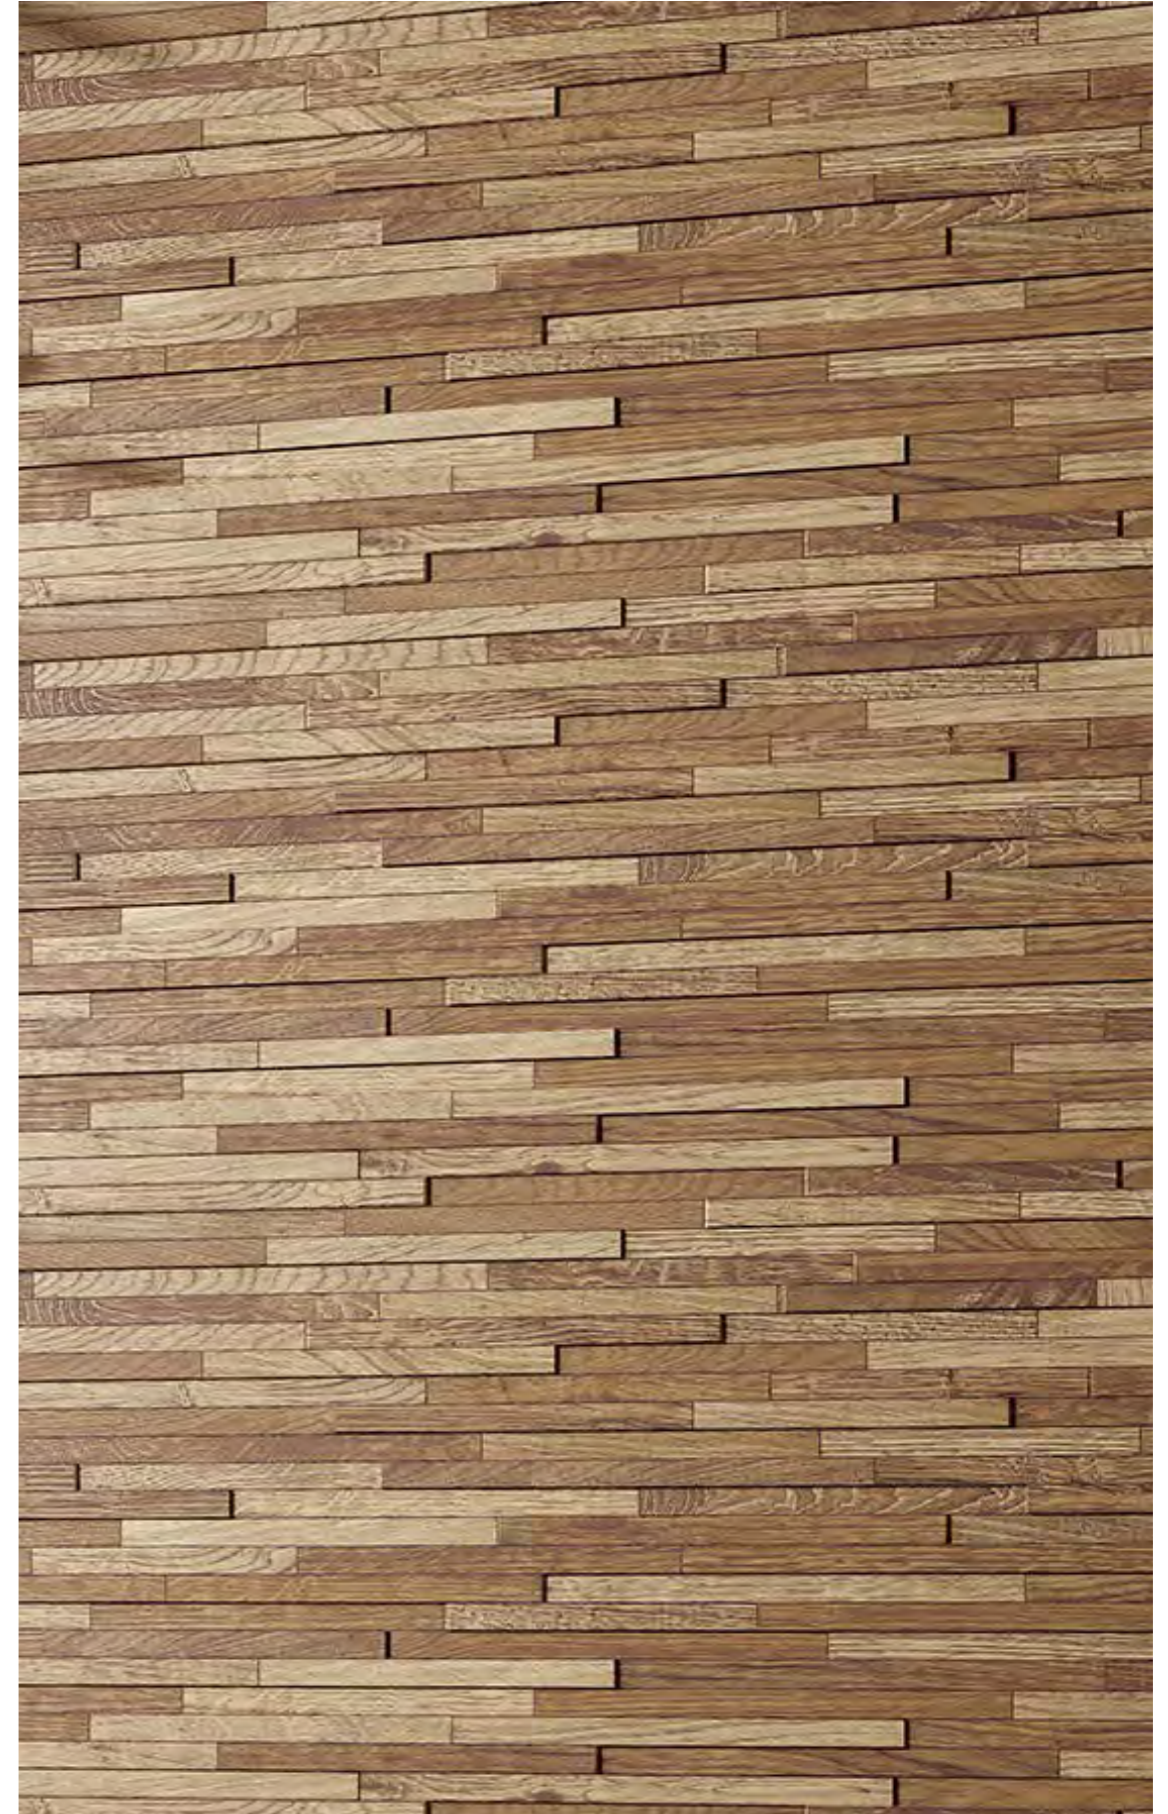

FORBES 45x120cm

G-274

TABLET
ROBLE / FRESNO

TABLET ROBLE

TABLET

Relieve / Relief
Mate / Matt

TABLET ROBLE 45x120cm

G-274