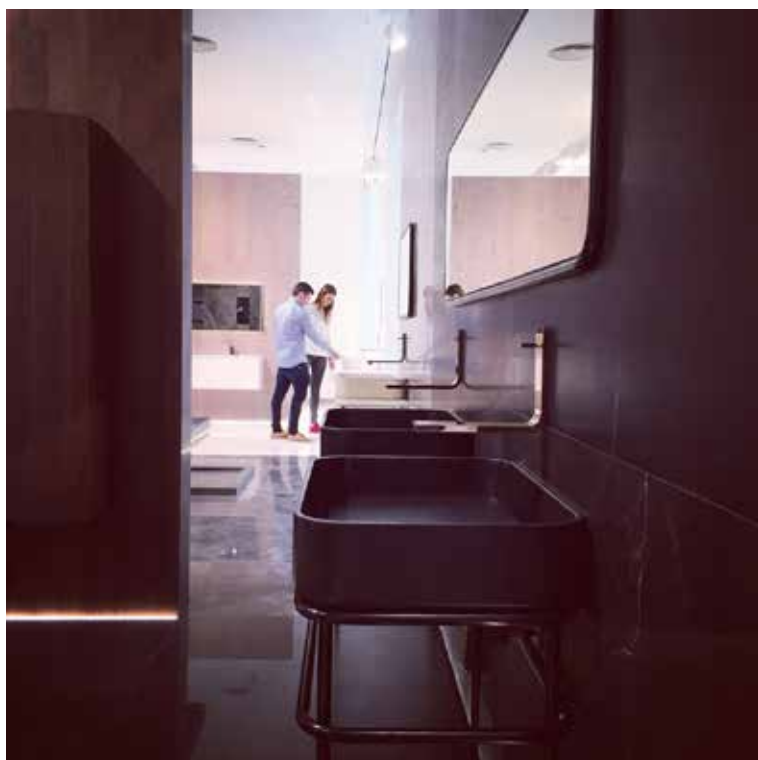

www.yonoh.es

EN Design studio founded in 2006 by Clara del Portillo and Alex Selma, industrial designers, in Valencia, Spain. Uniting their creative inquisitiveness they create work on product graphic and interior design. Yonoh works on projects that differ for their simplicity and functionality, designs that exude freshness and uniqueness.

During its career Yonoh has been awarded with the most prestigious design prizes worldwide as Red Dot, IF design award, Good Design or Wallpaper* Design Award among others.

FR Yonoh est un studio de design fondé en 2006 à Valence par Clara del Portillo et Alex Selma, tous deux dessinateurs industriels. En mettant en commun leurs forces créatives, ils travaillent dans le design de produit, le graphisme et la décoration d'intérieur. Yonoh crée des projets qui se distinguent par leur simplicité et leur fonctionnalité, avec des designs qui respirent la fraîcheur et la singularité.

Yonoh a été récompensé par les prix de design les plus prestigieux au niveau international, parmi lesquels Red Dot, IF Design Award, Good Design ou Wallpaper* Design Award.