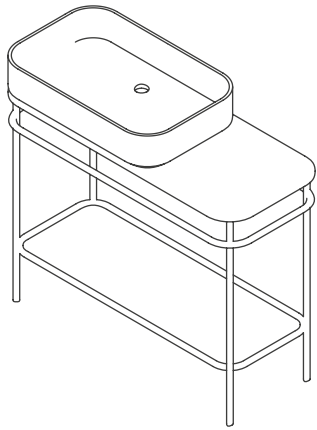

Technical Information

The Single Set

VINTAGE S

100x42x92 - 39 3/8"x16 9/16"x36 1/4"

G - 188

Matt

Free-Standing
washbasin

Bioprot