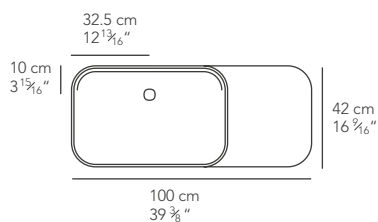

Technical Information

The Single Set

VINTAGE S

100x42x92 - 39 3/8"x16 9/16"x36 1/4"

G - 188

Matt

Free-Standing
washbasin

Bioprot

Persian White

Crema Italia

Habana Dark

White

Black

The Double Set

VINTAGE L

180x42x92 - 39 3/8"x16 9/16"x36 1/4"