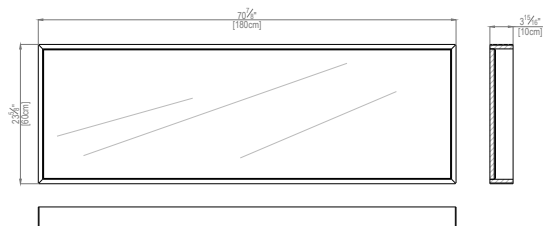

Tower Mirror 180

180x60x10cm - 70 7/8"x23 5/8"x3 15/16"
G-178

Nogal Warm

Nogal Intense