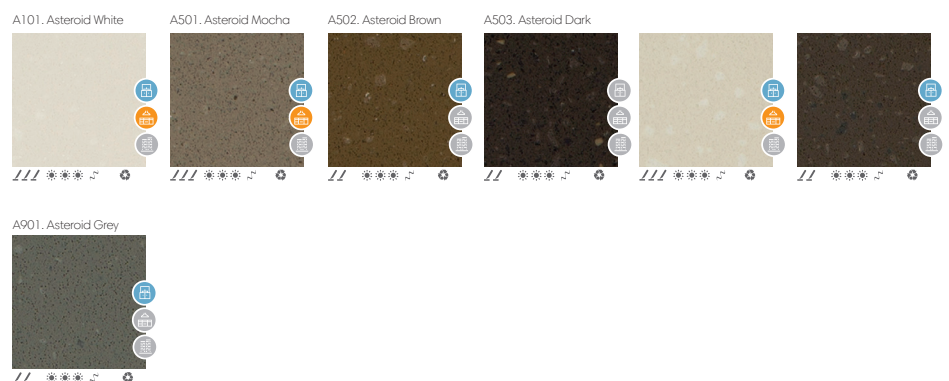

ASTEROID Series

Las superficies de los nuevos diseños de las planchas de la serie ASTEROID proporcionan una sensación inédita en el universo del Solid Surface, esta sensación viene dada por la insólita aparición de partículas que emanan como cúmulos con un aparente desorden sobre la superficie de la plancha.

Estos cúmulos quedan armoniosamente integrados en la base de la superficie cuyo color principal, siempre utilizando tonos de tendencia y sin estridencias, está repleta de micro partículas que crean una apacible atmósfera sobre la que emergen los cúmulos.

When it comes to solid surfaces, the new models in the ASTEROID series open up a whole new world of sensations thanks to the unique effect of the particles that scud randomly across the surface of the sheet like tiny cloud puffs.

They float harmoniously across a chic, subtle background colour, speckled with tiny micro-particles that generate a restful backdrop for the tiny cloud puffs.