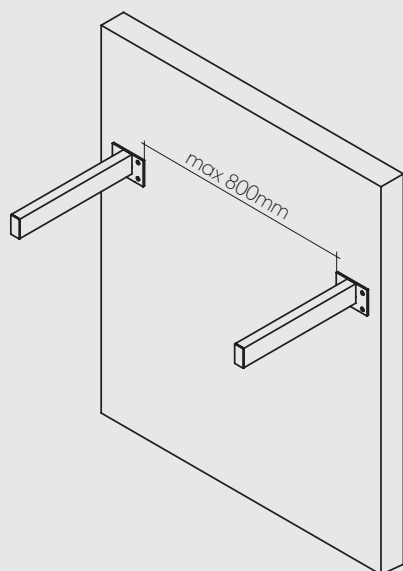

CHASIS ENCIMERA
40 X 3 CM