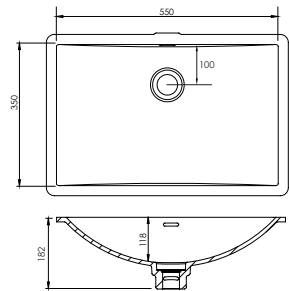

SAP 100212075 KEA S511800003