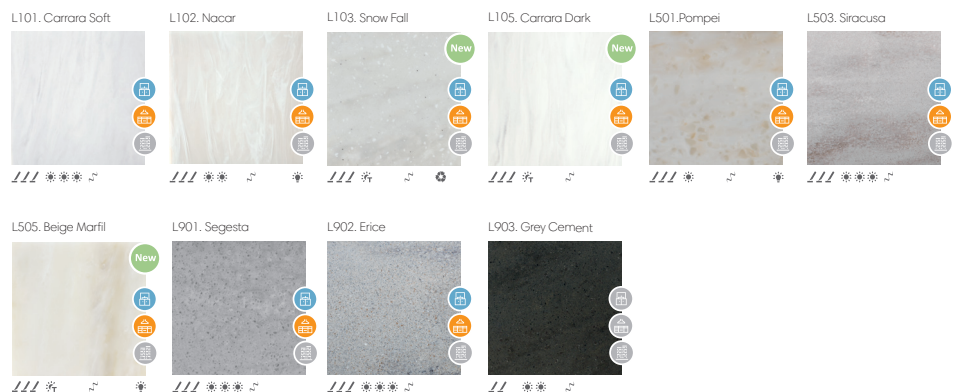

LUXURY Series

LUXURY SERIES de KRION® nos acerca a la belleza de la naturaleza. Esta serie ofrece tres nuevas tonalidades: CARRARA DARK, BEIGE MARFIL y SNOW FALL, colores inspirados en el mundo de la piedra natural con acabados que proporcionan una apariencia moderna y sofisticada, con las excelentes prestaciones de KRION®.

The LUXURY SERIES by KRION® is inspired by nature's beauty. It comes in three new colours -CARRARA DARK, BEIGE MARFIL and SNOW FALL -, all evocative of natural stone, with finishes that stand out for their sophisticated modern appeal, combined with all the outstanding properties of KRION®.