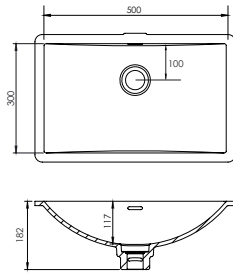

SAP 100212094 KEA S511800002

COMPATIBLE ADA PMR