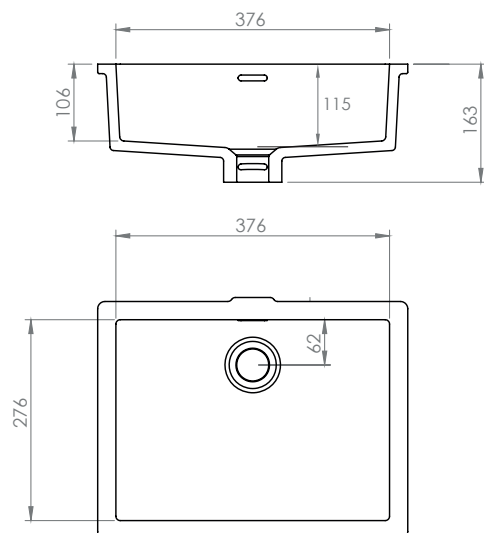

BASIC

B823 38 x 28 cm

COMPATIBLE ADA
PMR

Lavado de encastre rectangular de 38 x 28 cm elaborado con Krion® Snow White 1100 con esquinas redondeadas e incluye canal rebosadero interno en su diseño otorgando mayor funcionalidad y competitividad a la hora de su instalación. Certificado CE, cUPC y ADA.

A rectangular recessed washbasin measuring 38 x 28 cm made from Krion® Snow White 1100. It comes with smooth corners for easy cleaning and features an internal overflow channel that makes this design even more competitive and functional in terms of installation. CE mark, cUPC and ADA certificate.

BASIC B823 38X28 1100 E C/REB

SAP	KEA
100213197	S510400011