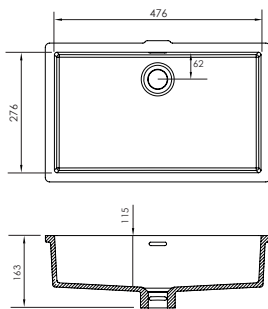

BASIC

B819 48 x 28 cm B820 50 x 35 cm
D802 48 x 28 cm

KRION® añade nuevos modelos de lavabos de encastre a su serie Basic para instalación bajo encimera. Fabricados en KRION® LUX color SNOW WHITE son ideales para su uso como lavabos en todo tipo de ambientes. Su diseño integra rebosadero. Certificado CE, cUPC y ADA.

KRION™ has added new undermount basin models to its basic series. Made of SNOW WHITE KRION™ LUX, they are perfect for use as washbasins in all types of environments. Their design, with an integrated overflow. CE mark, cUPC and ADA certificate.

COMPATIBLE ADA PMR

SAP 100211896
KEA S510400008

COMPATIBLE ADA PMR