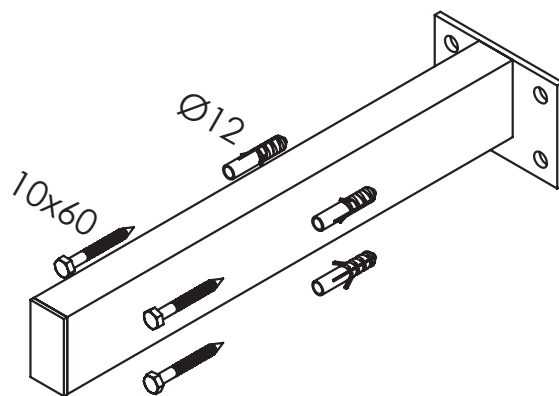

CHASIS ENCIMERA
40 X 3 CM