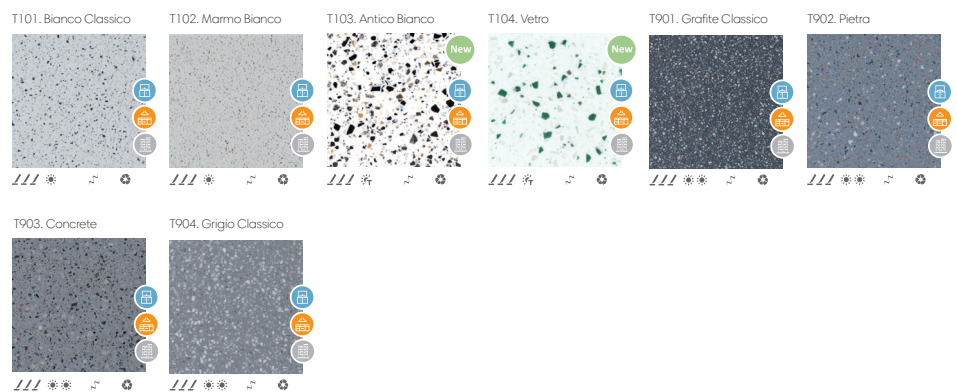

TERRAZZO Series

TERRAZZO Series da nombre a esta nueva colección de KRION® que trata de conmemorar la estética y en gran parte la técnica de reaprovechamiento del material, cuando a mediados el siglo XV en Venecia se empezaron a utilizar trozos sobrantes de mármol para realizar los conglomerados con cemento que constituían el terrazzo como un material de construcción.

The TERRAZZO series is a new collection by Krión™ that commemorates the mid 15th century emerging trend in Venice for leftover pieces of marble to be re-used to make a cement-bonded composite that would become known as terrazzo, the building material emulated by this series.