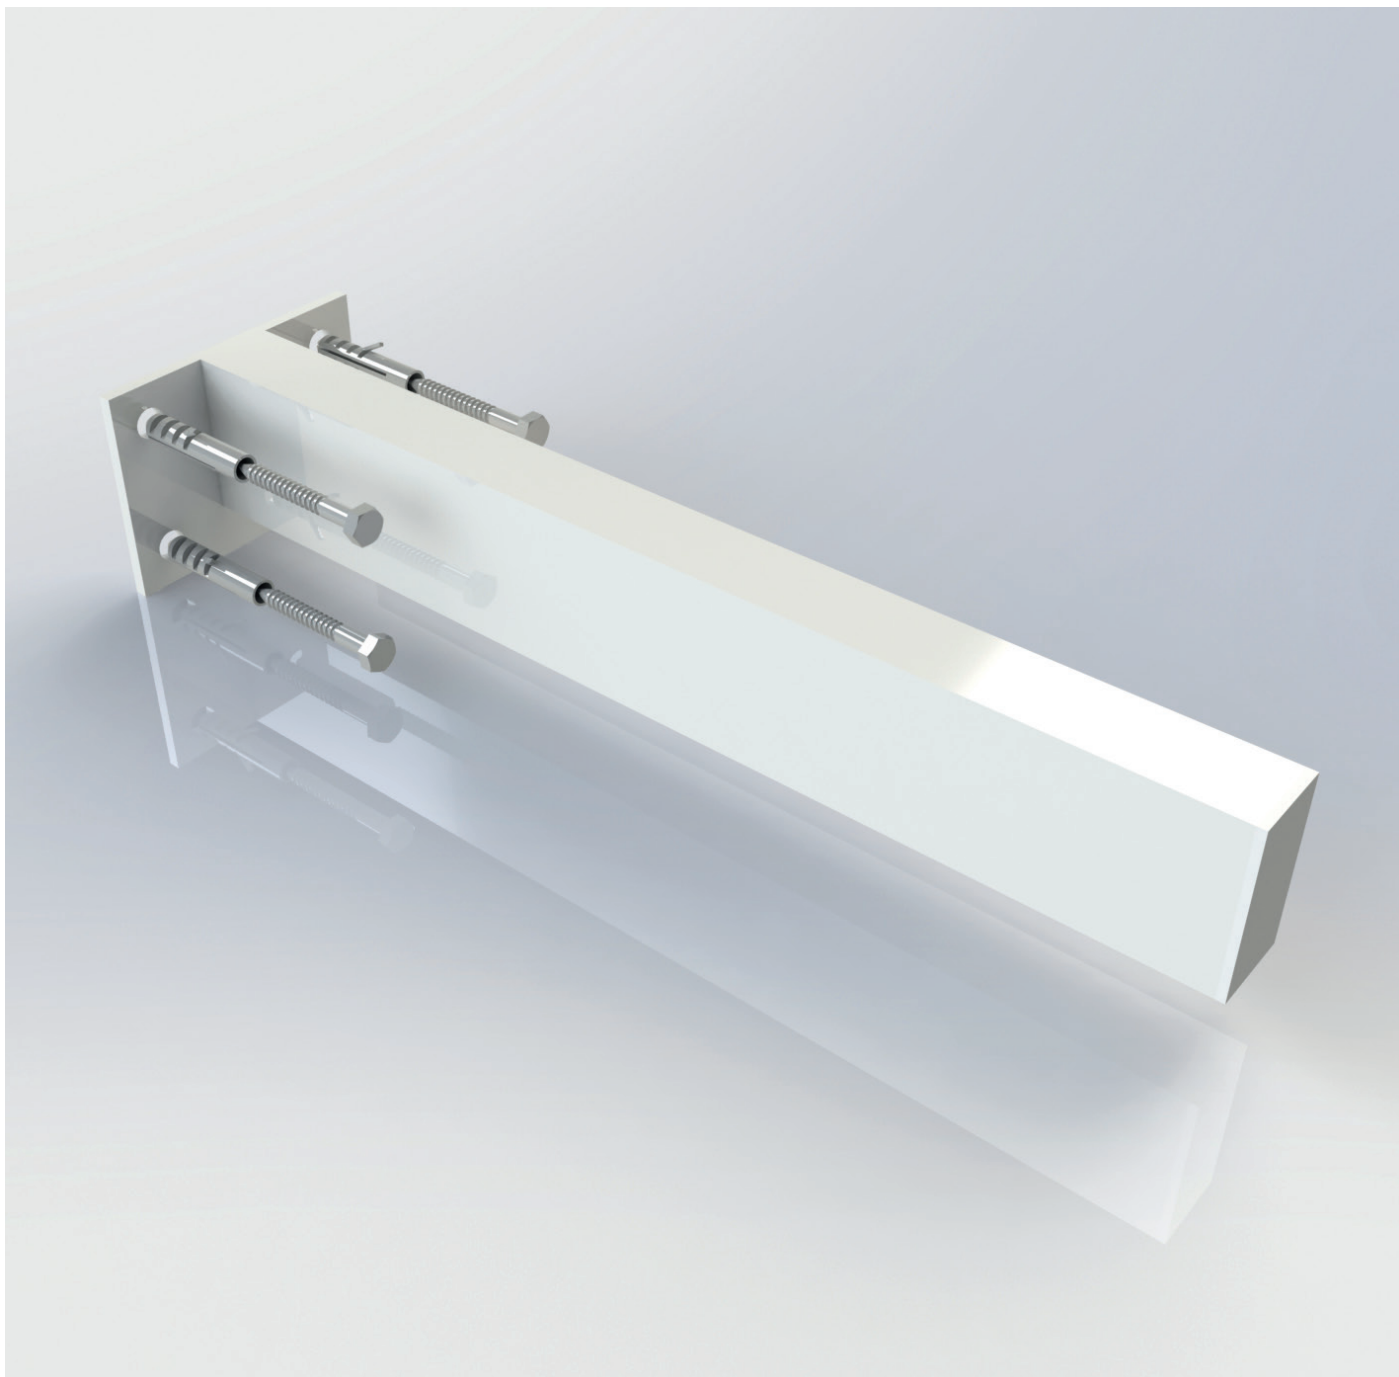

CHASIS ENCIMERA
40 X 3 CM