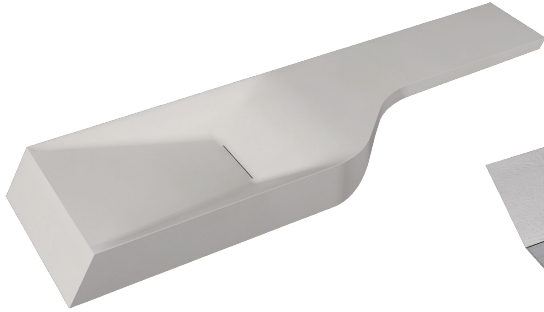

Spirit by A-cero

Spirit Lavabo
145x42x12 cm
57 1/8"x16 9/16"x4 3/4"
G-189