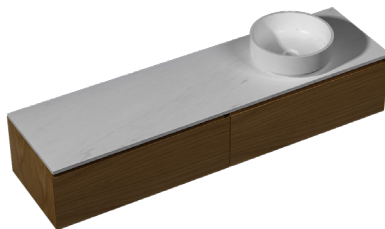

Karon

by l'Antic Colonial

Conjunto L Karon Oval Izq
180x48,5x48 cm
70 7/8"x19 1/8"x18 7/8"
G-194

Conjunto L Karon Oval Dca
180x48,5x48 cm
70 7/8"x19 1/8"x18 7/8"
G-194

Conjunto L Karon Oval Dob
180x48,5x48 cm
70 7/8"x19 1/8"x18 7/8"
G-196