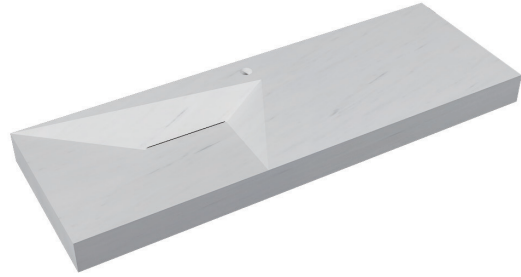

Minim Wood Stand
80x50x85 cm
31 1/2"x19 11/16"x33 7/16"
G-193

Minim Wood
80x50x40 cm
31 1/2"x19 11/16"x15 3/4"
G-189

Faces

by Ramón Esteve

Faces
45x48,5x13 cm
17 11/16"x19 1/8"x5 1/8"
G-182

Faces Mural
130x45x9 cm
51 3/16"x17 11/16"x3 9/16"
G-188