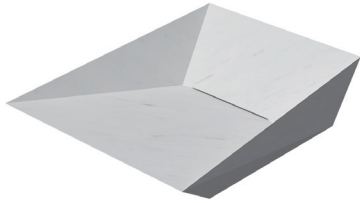

Faces

by Ramón Esteve

Faces
45x48,5x13 cm
17 11/16"x19 1/8"x5 1/8"
G-182