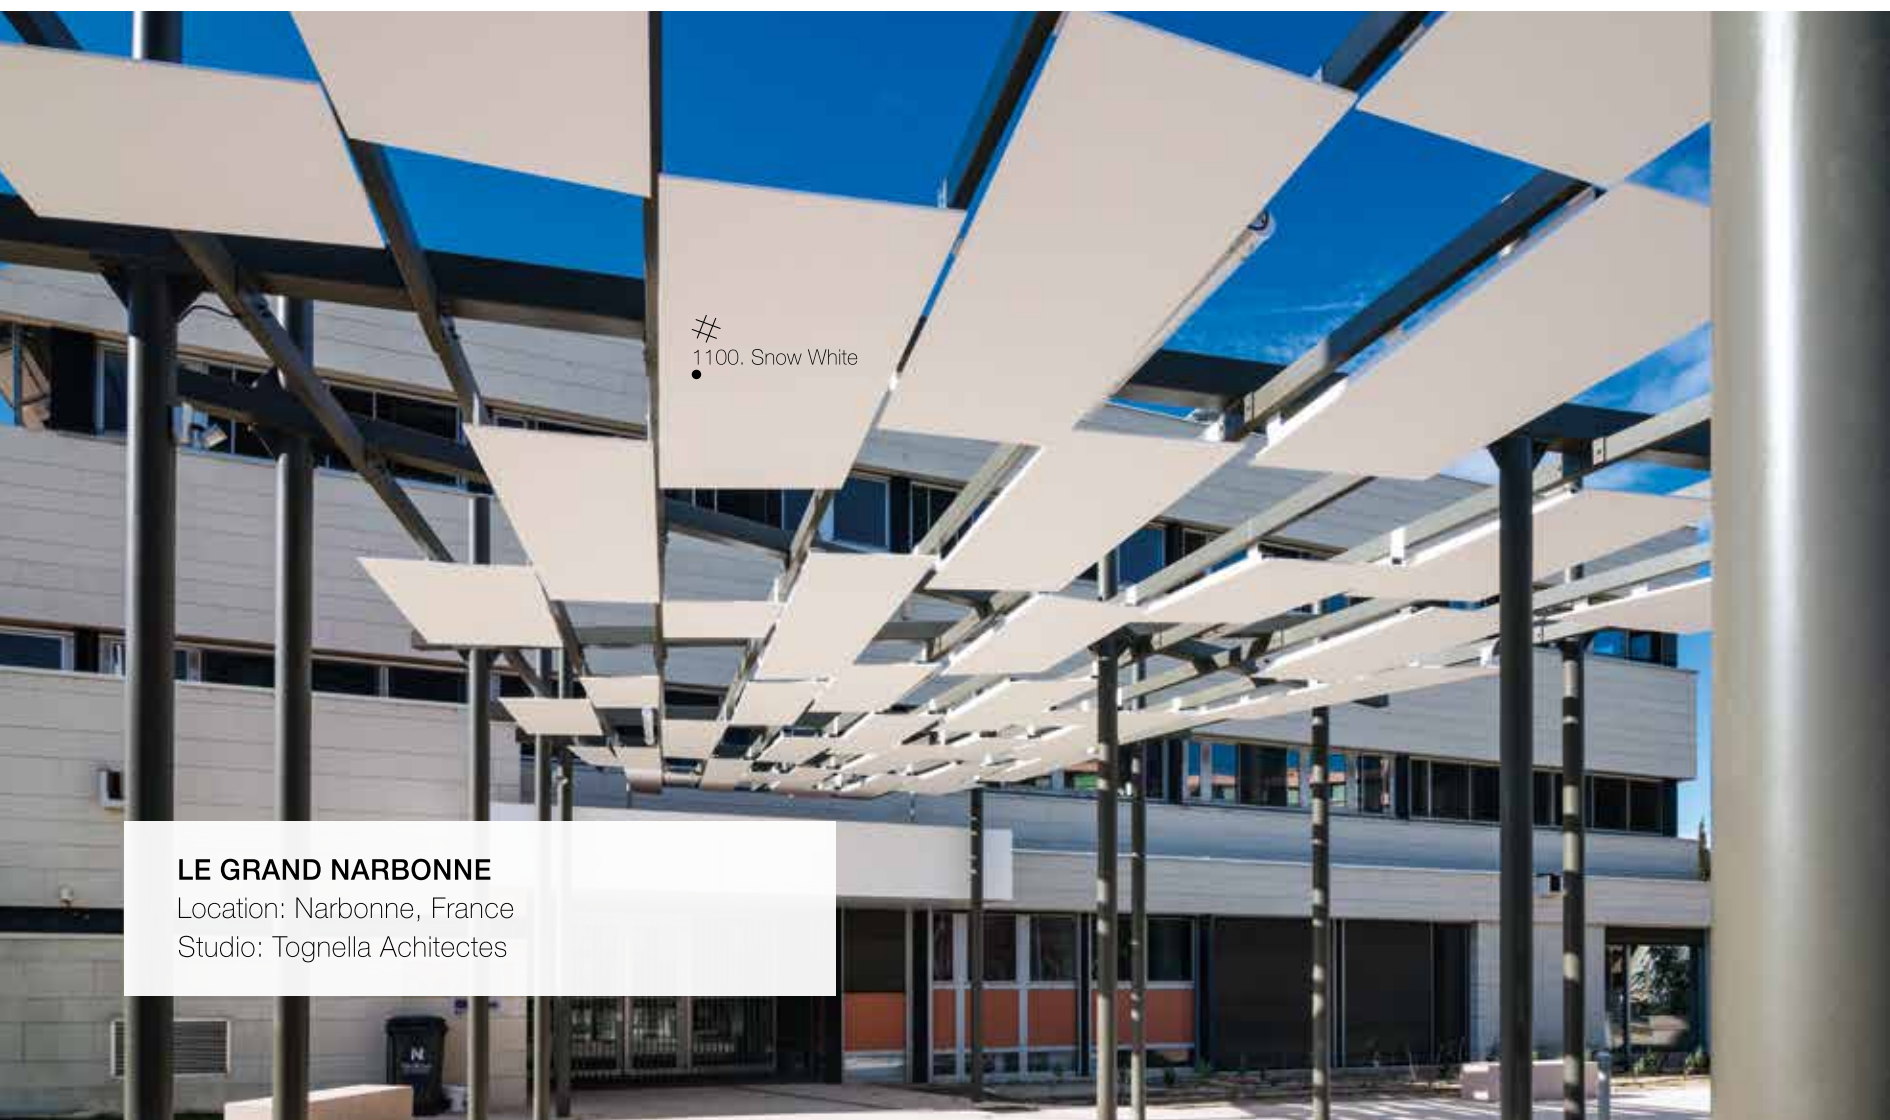

1100. Snow White

CENTRALCON BUILDING SHOPPING MALL AND RESIDENTIAL BUILDING (PROJECT UNDER CONSTRUCTION)

Location: Shenzhen, China

Designer: Zhao Guo Xing – Jack

COMMERCIAL AND BUSINESS PREMISES

LE GRAND NARBONNE
Location: Narbonne, France
Studio: Tognella Achitectes