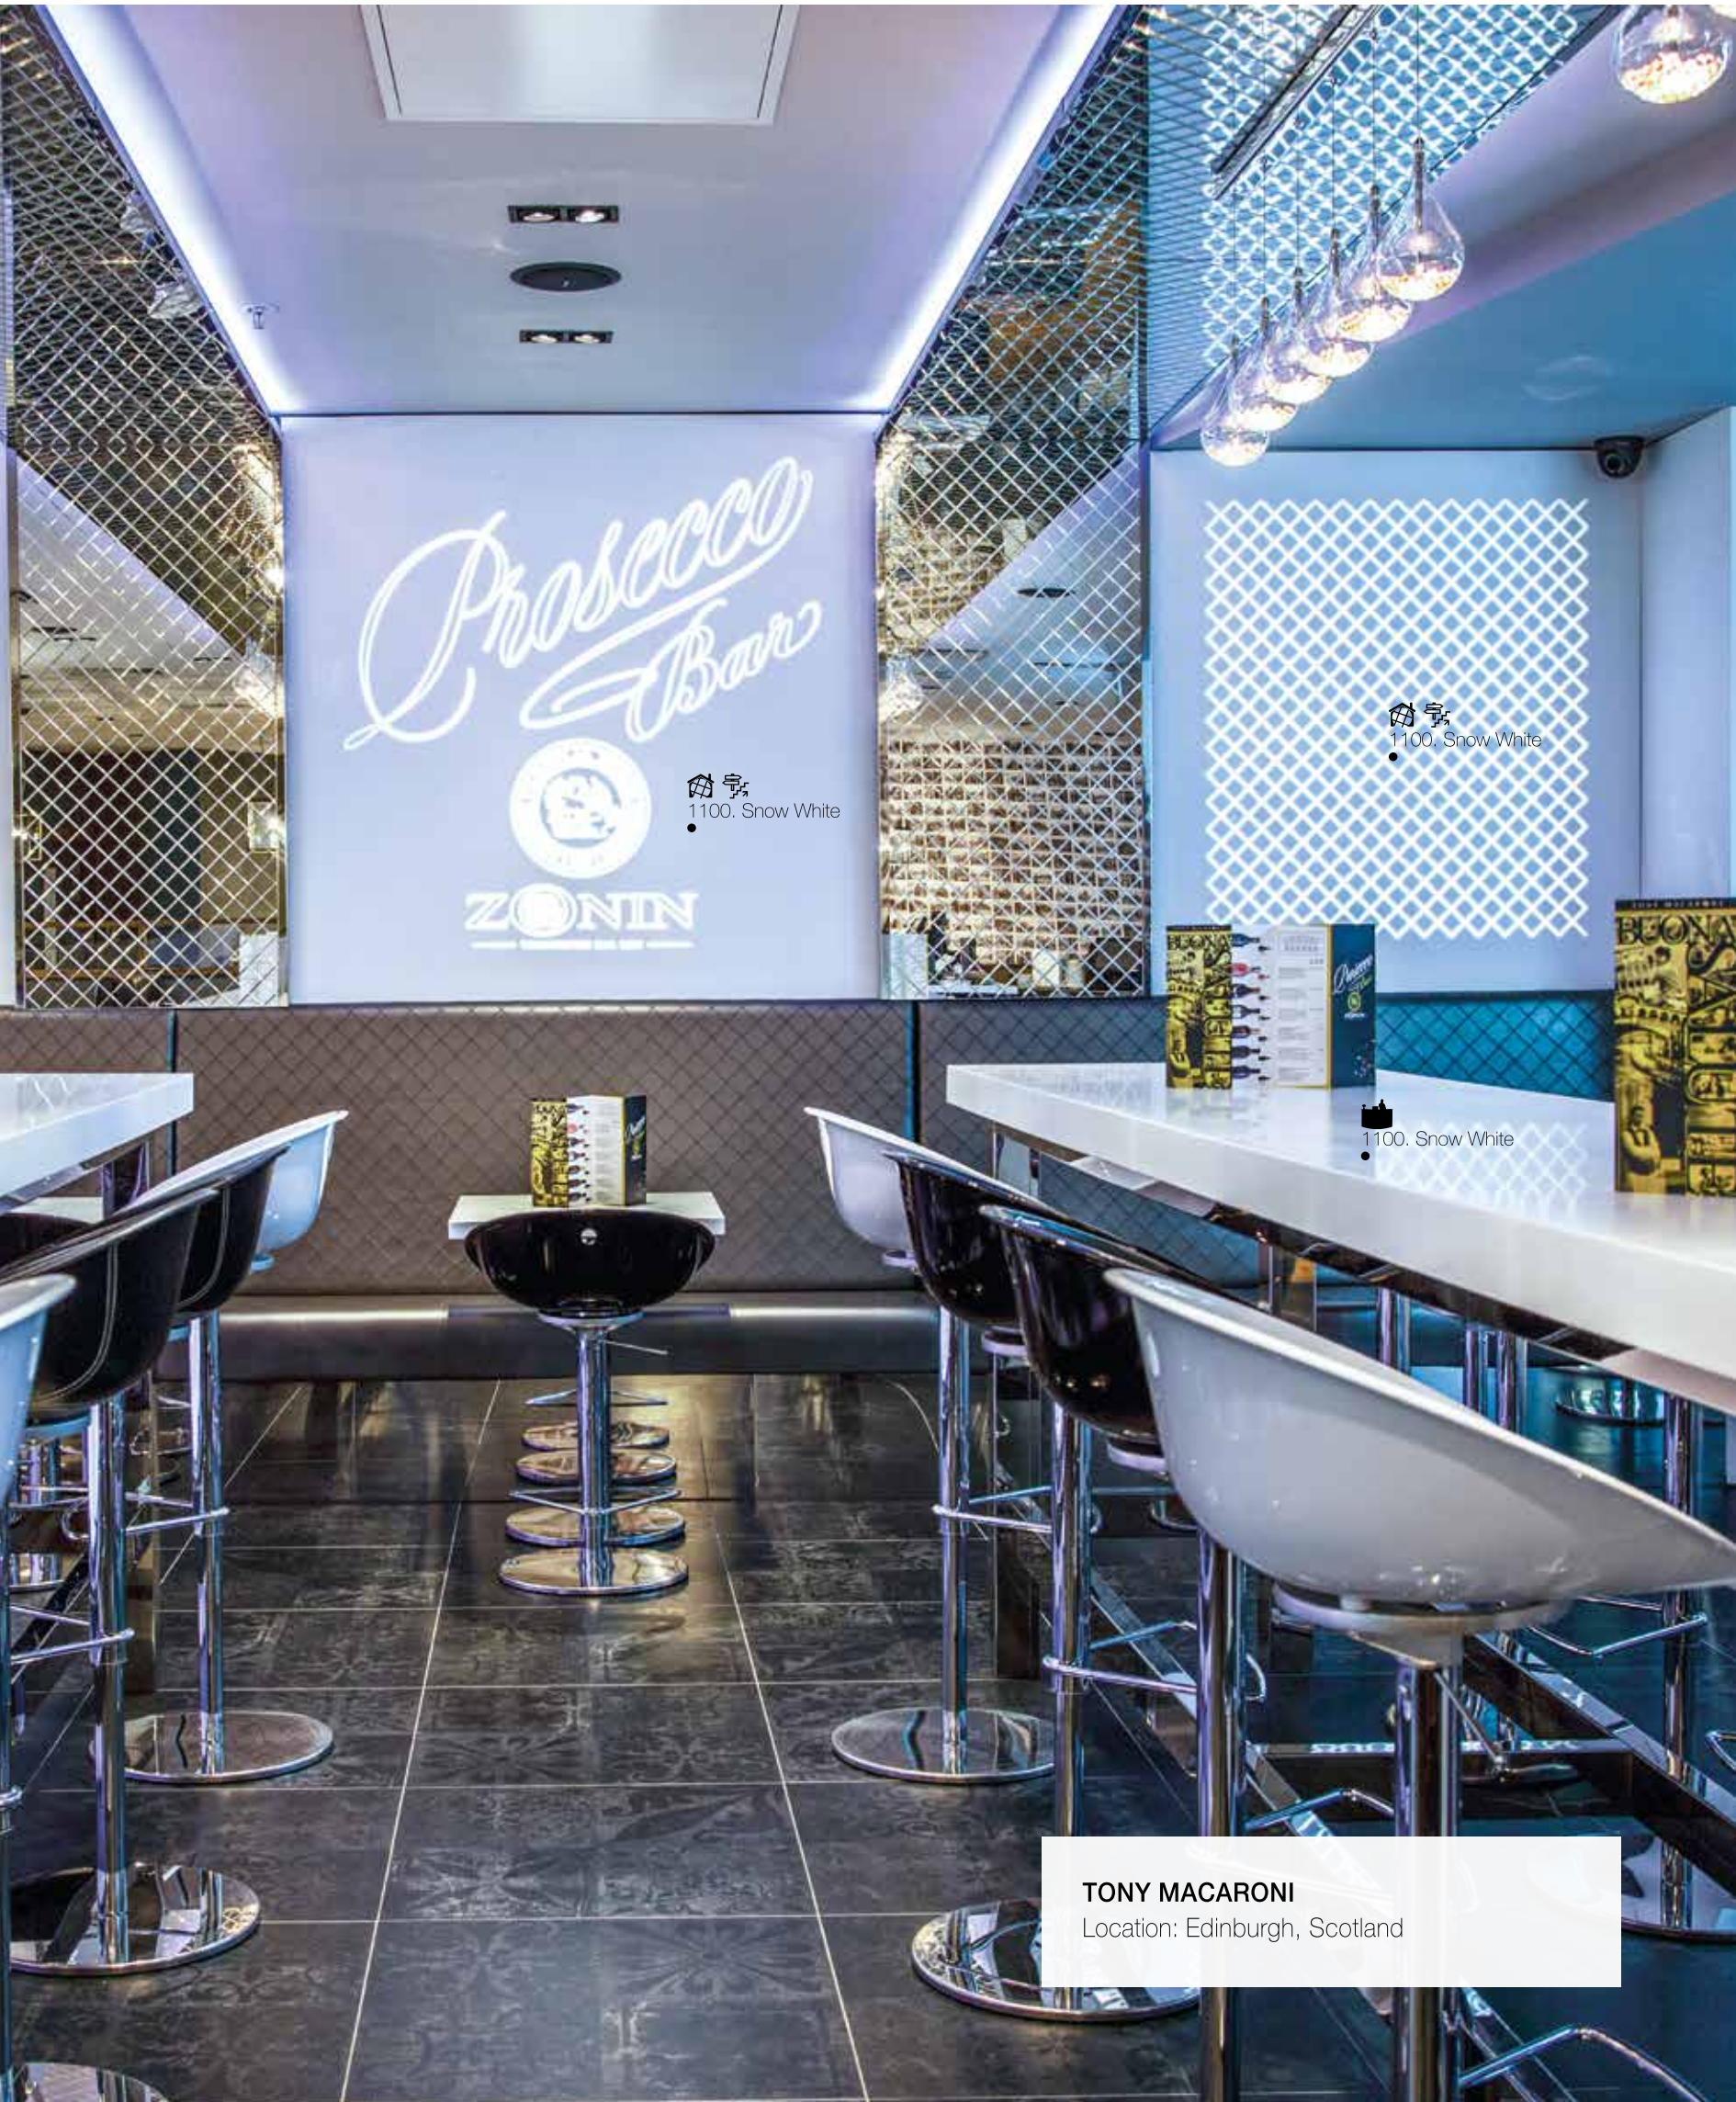

Studio: estudi{H}ac

RESTAURANT AND CATERING

1100. Snow White

1100. Snow White

1100. Snow White

TONY MACARONI

Location: Edinburgh, Scotland

RESTAURANT AND CATERING