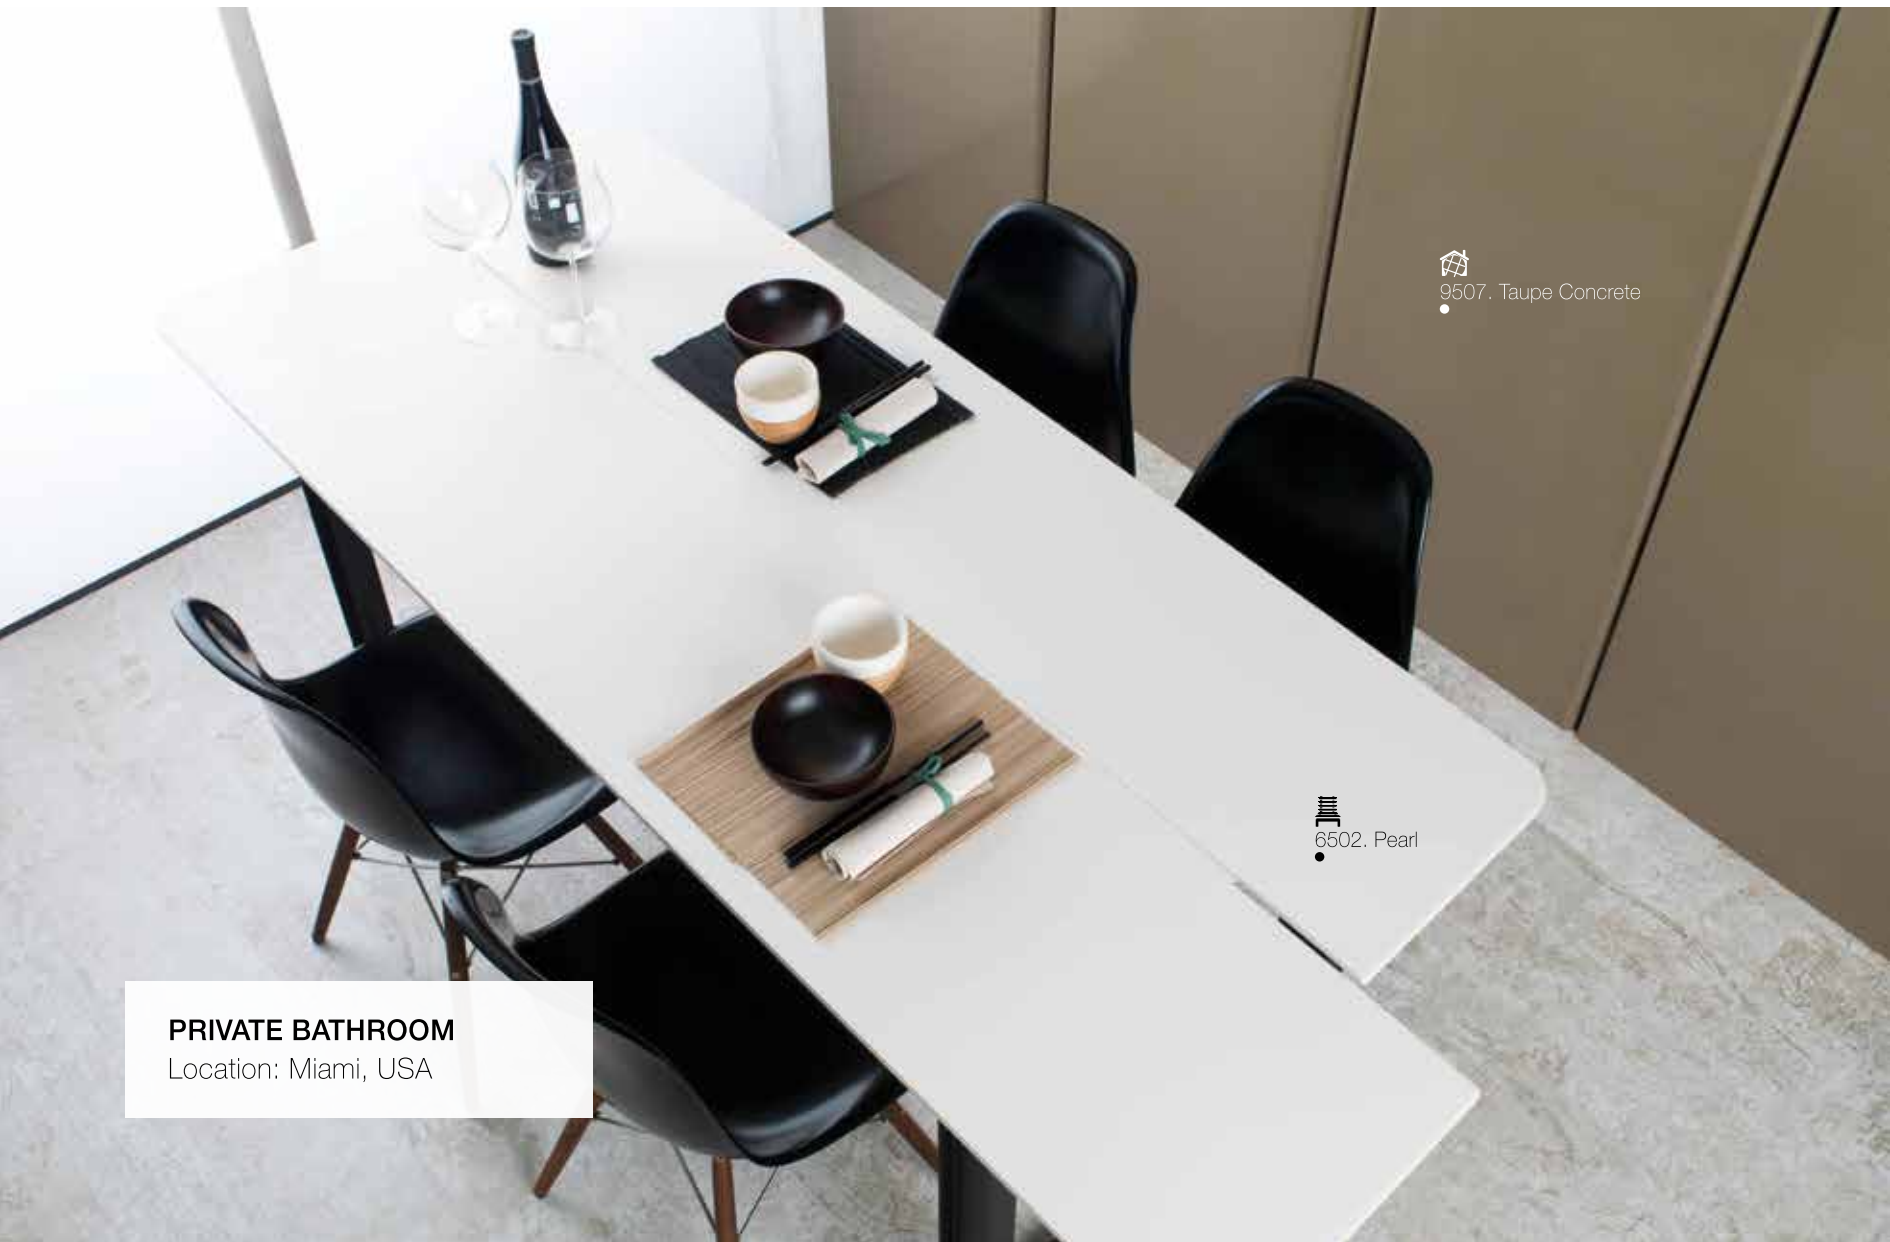

1100. Snow White

1100. Snow White

 6901. Black Metal

 6901. Black Metal

 1100. Snow White

PRIVATE BATHROOM

Location: Seattle , USA

 9507. Taupe Concrete