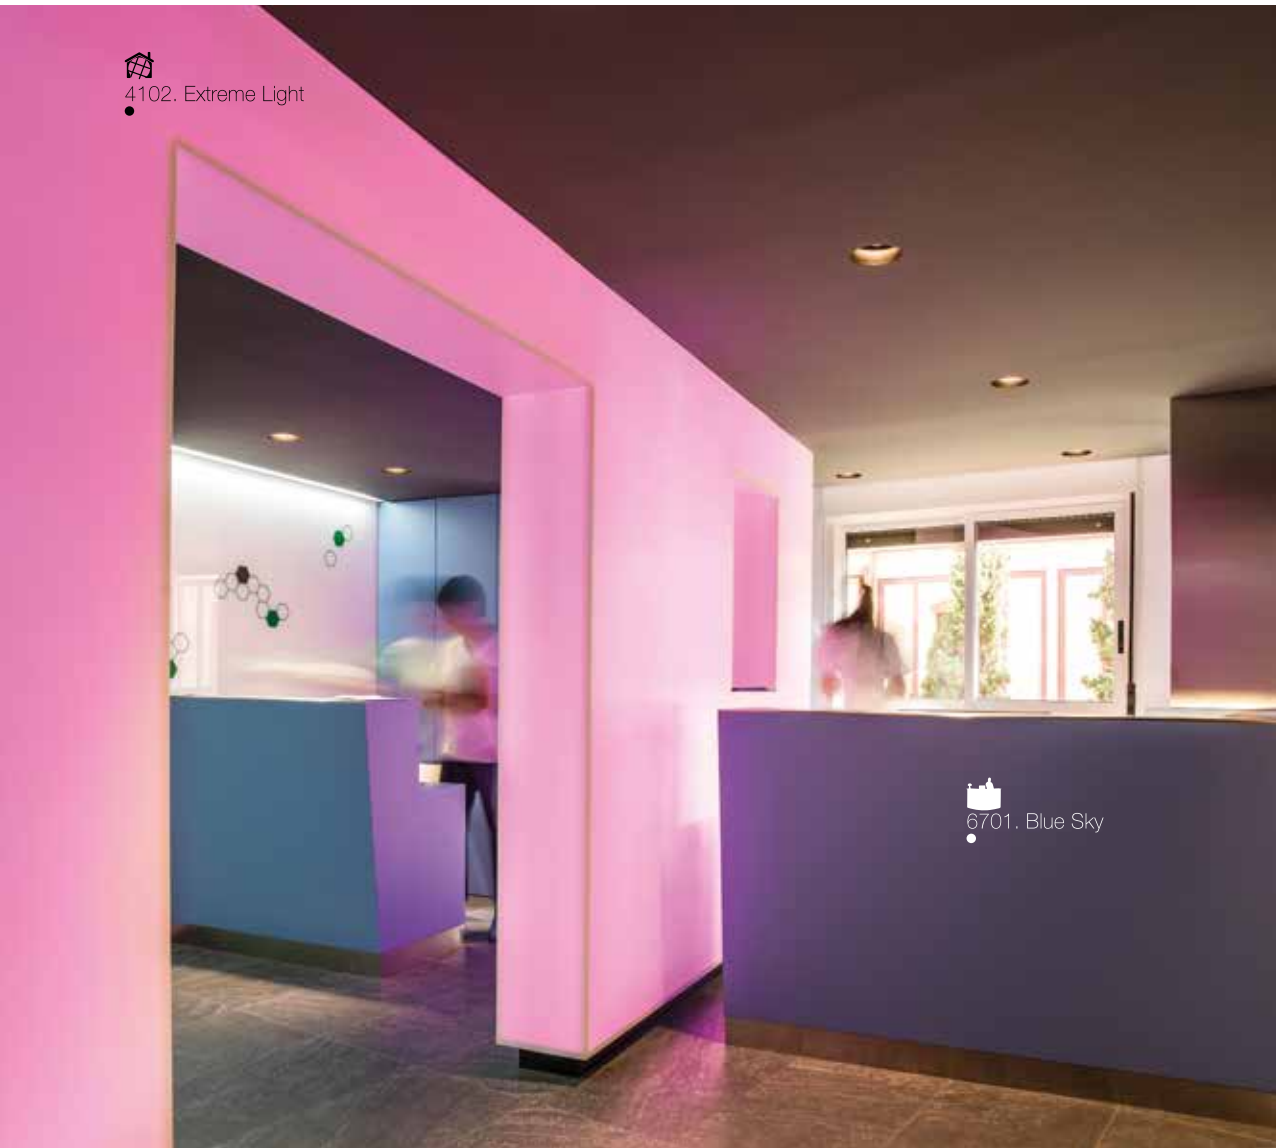

Location: Barcelona, Spain

Studio: Mario Corea Arquitectura

1100. Snow White

1100. Snow White

+ HEALTHCARE

4102. Extreme Light 

CLINICA DENTAL Y GINECOLOGICA DR. FEDERICO RAMBLA/DRA. MARIA VILA

Location: Castellón, Spain

Studio: Interiorismo Octógono

1100. Snow White

CLÍNICA CETA CAPITAL

Location: Madrid, Spain

Architect: Miguel Angel Rodriguez Diaz

HEALTHCARE

1100. Snow White

HOSPITAL VIRGEN DEL CASTILLO
Location: Murcia, Spain