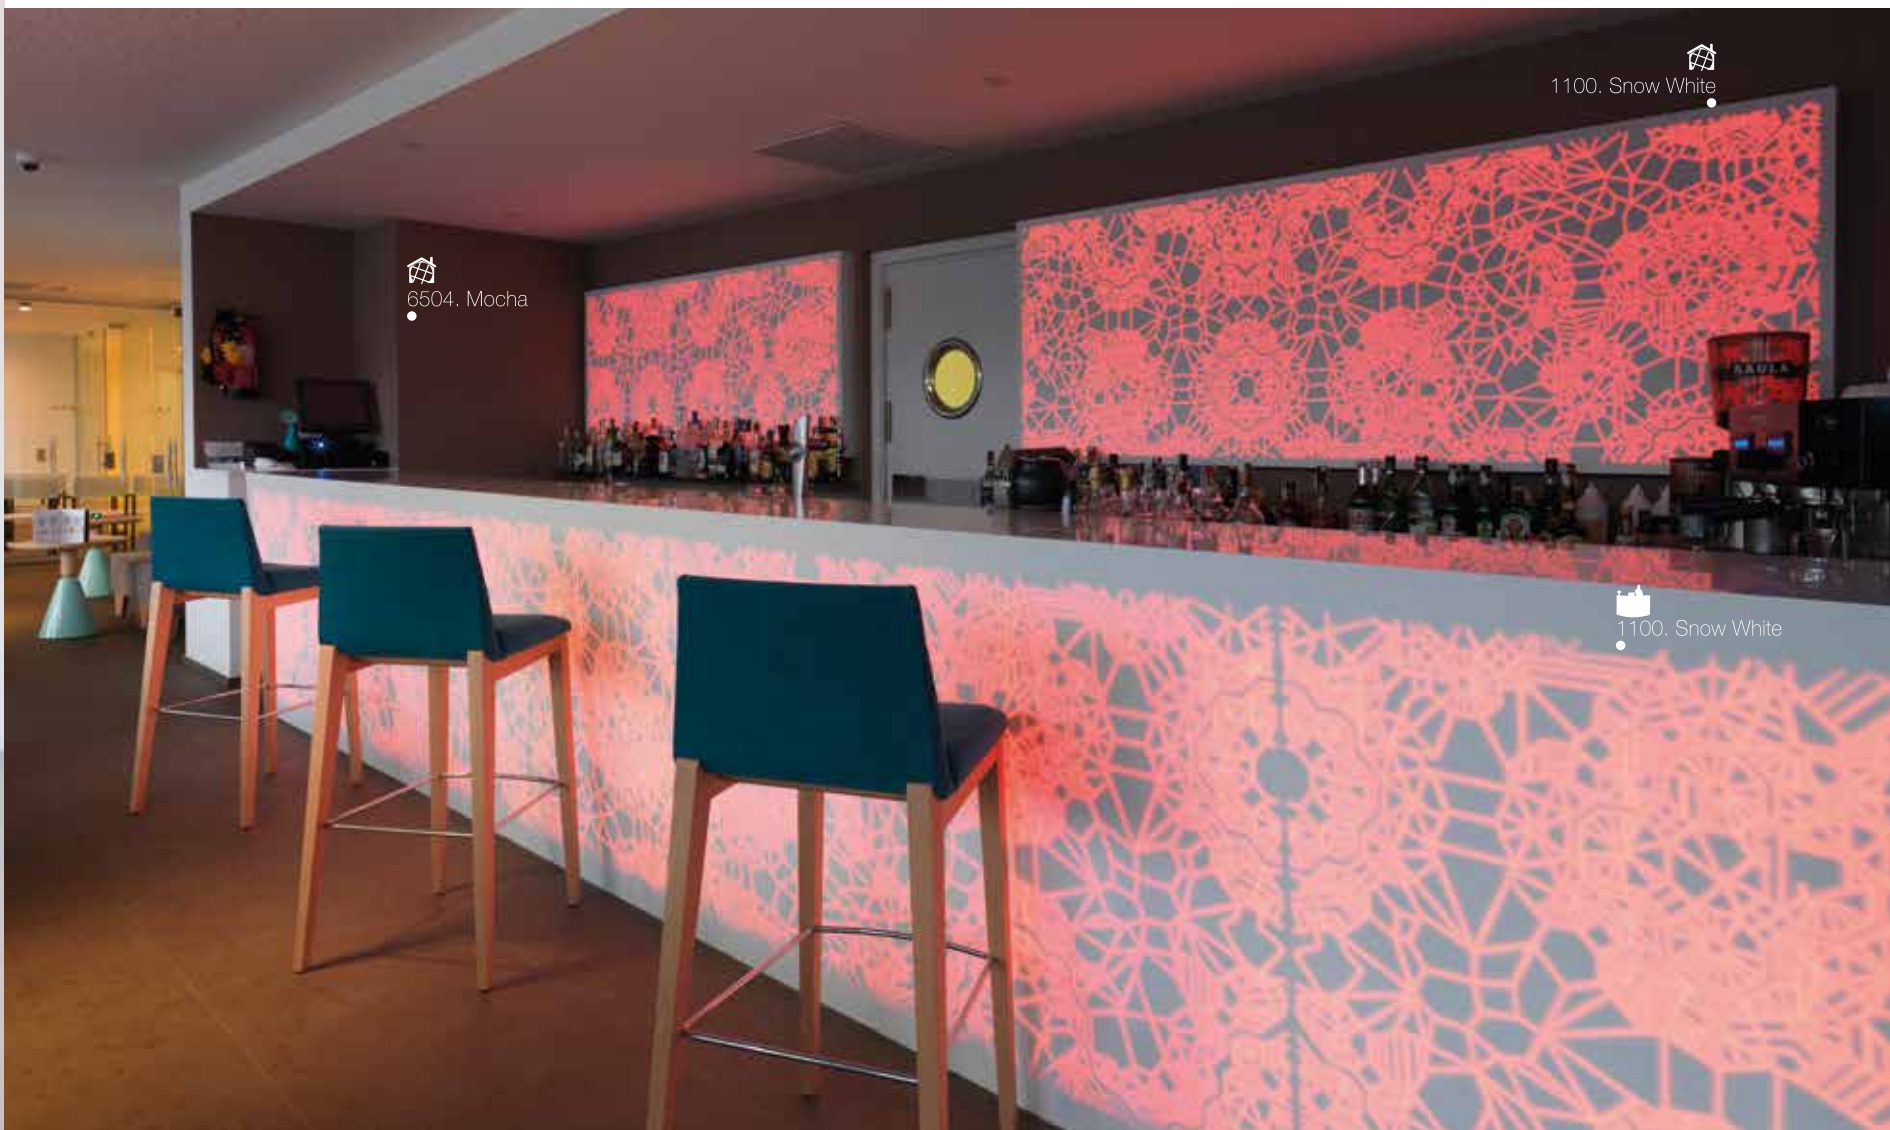

6504. Mocha

1100. Snow White

1100. Snow White