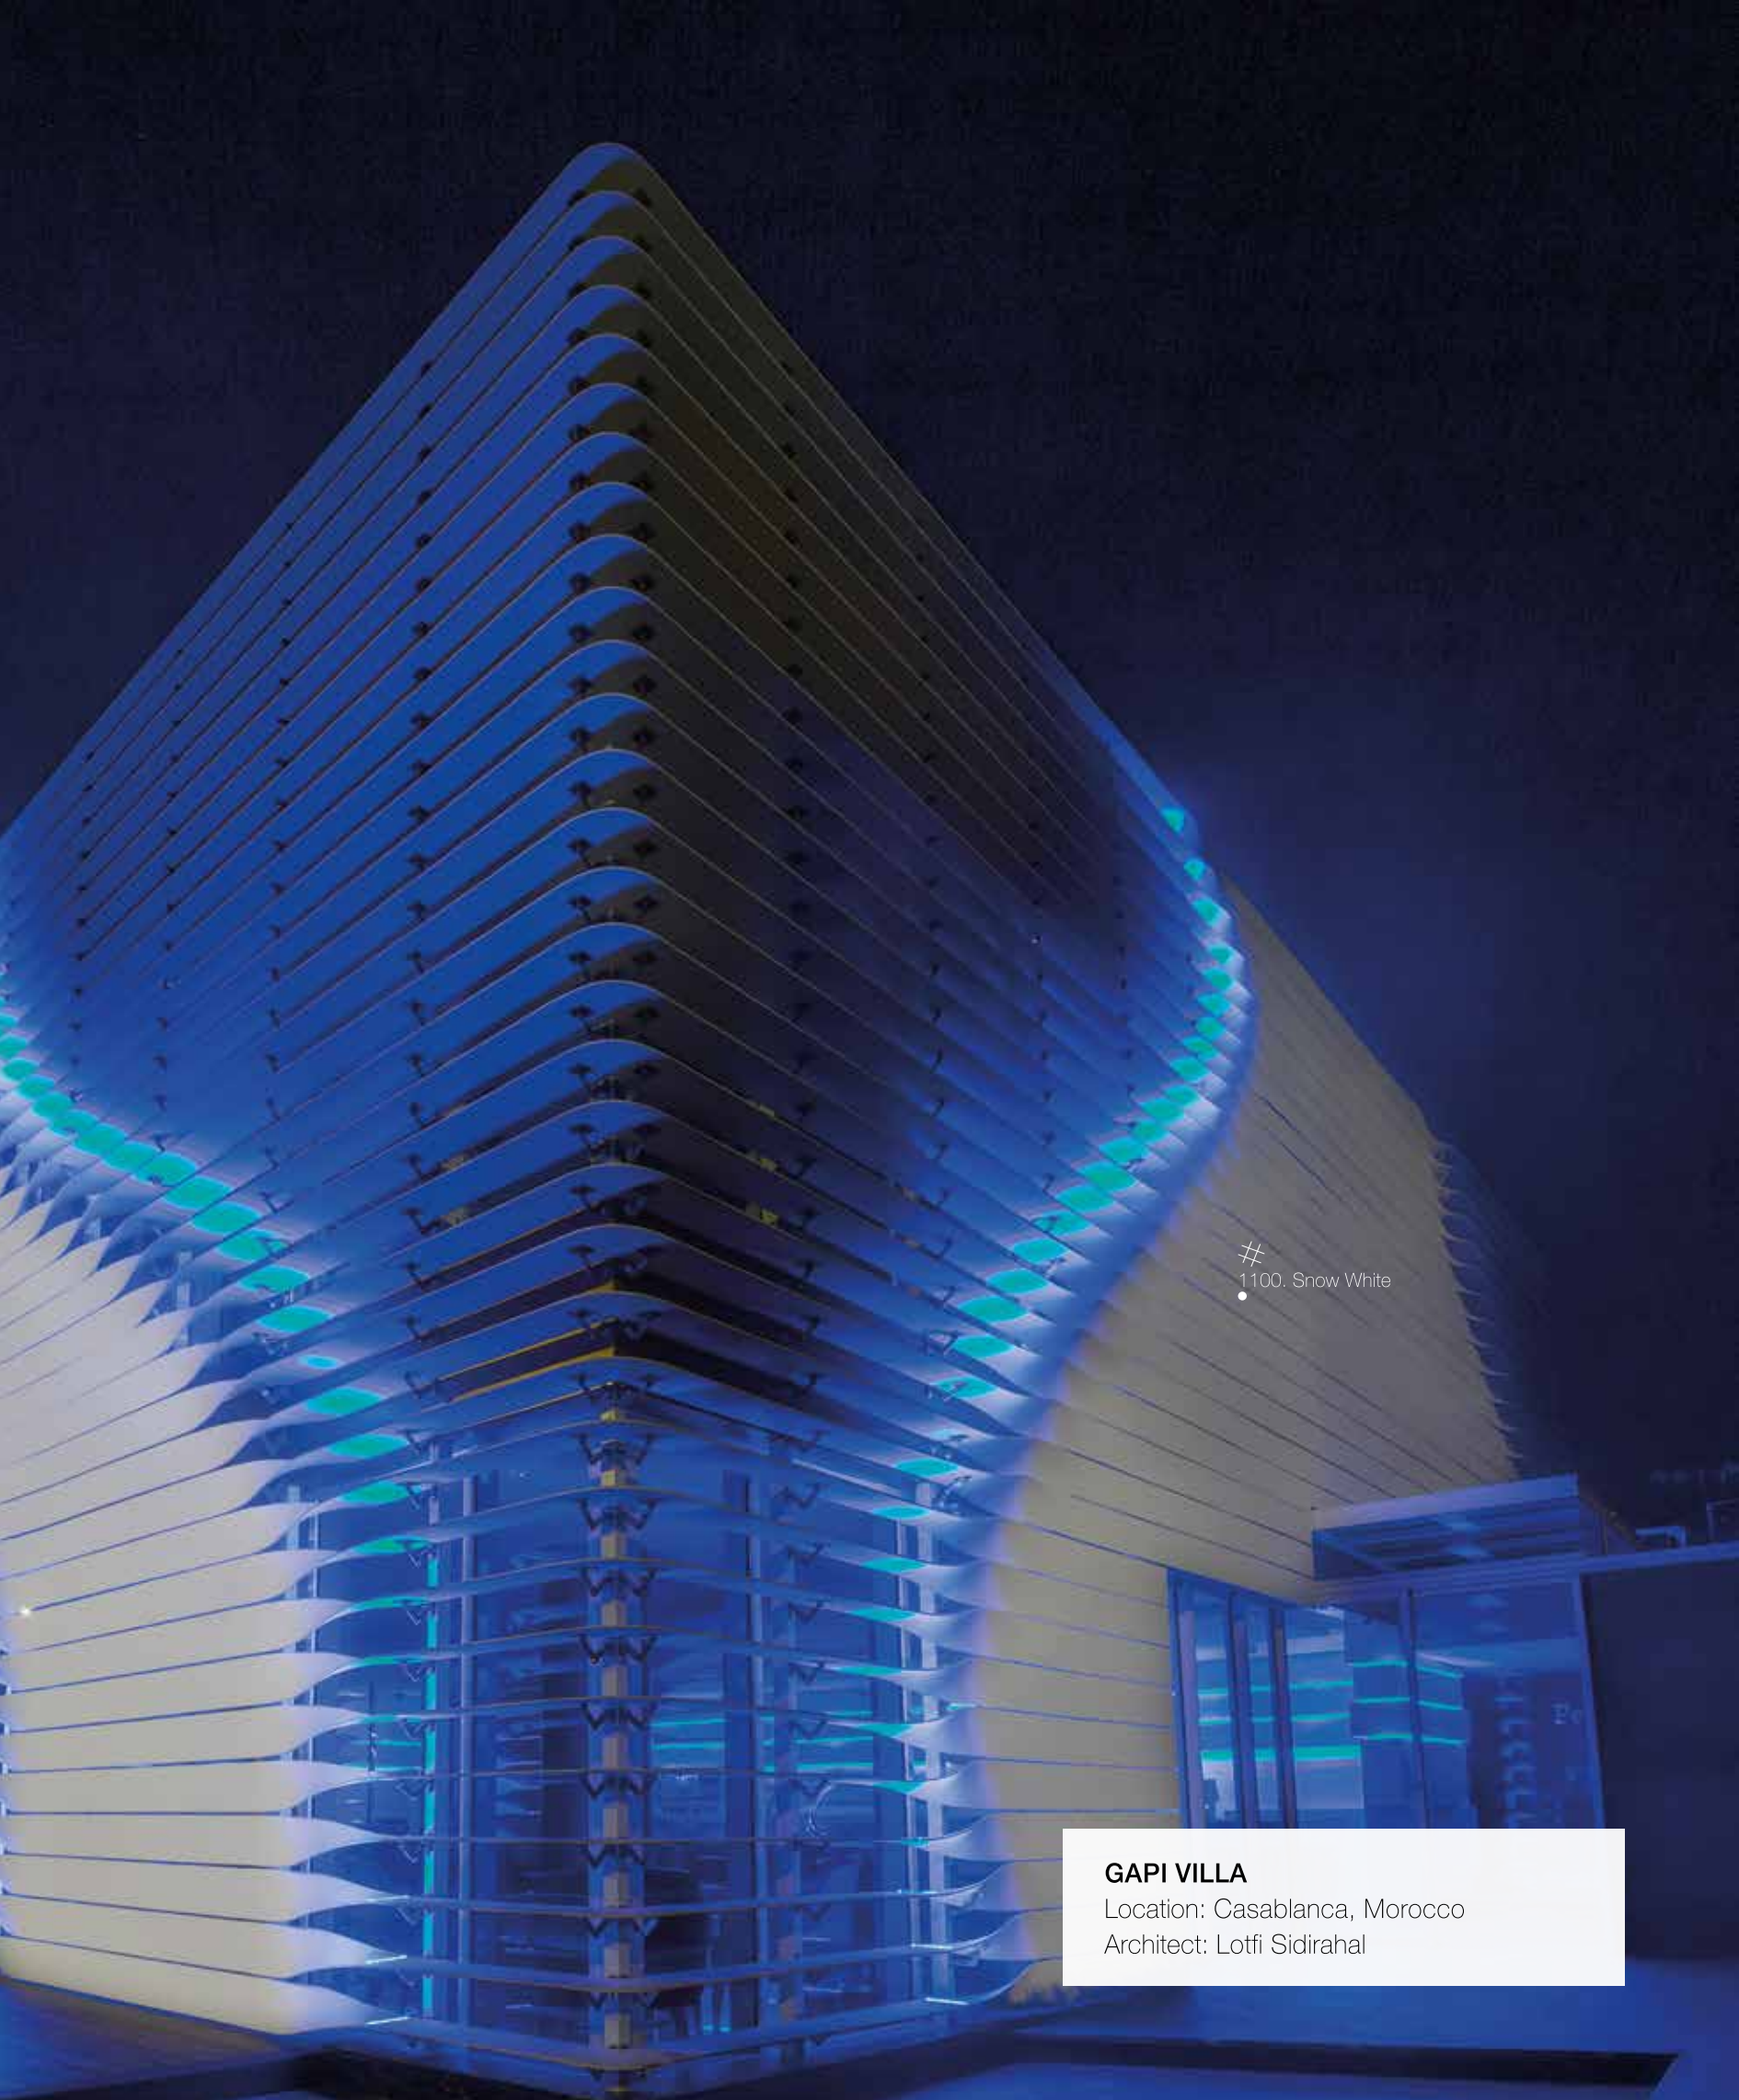

1100. Snow White

GAPI VILLA

Location: Casablanca, Morocco
Architect: Lotfi Sidirahal