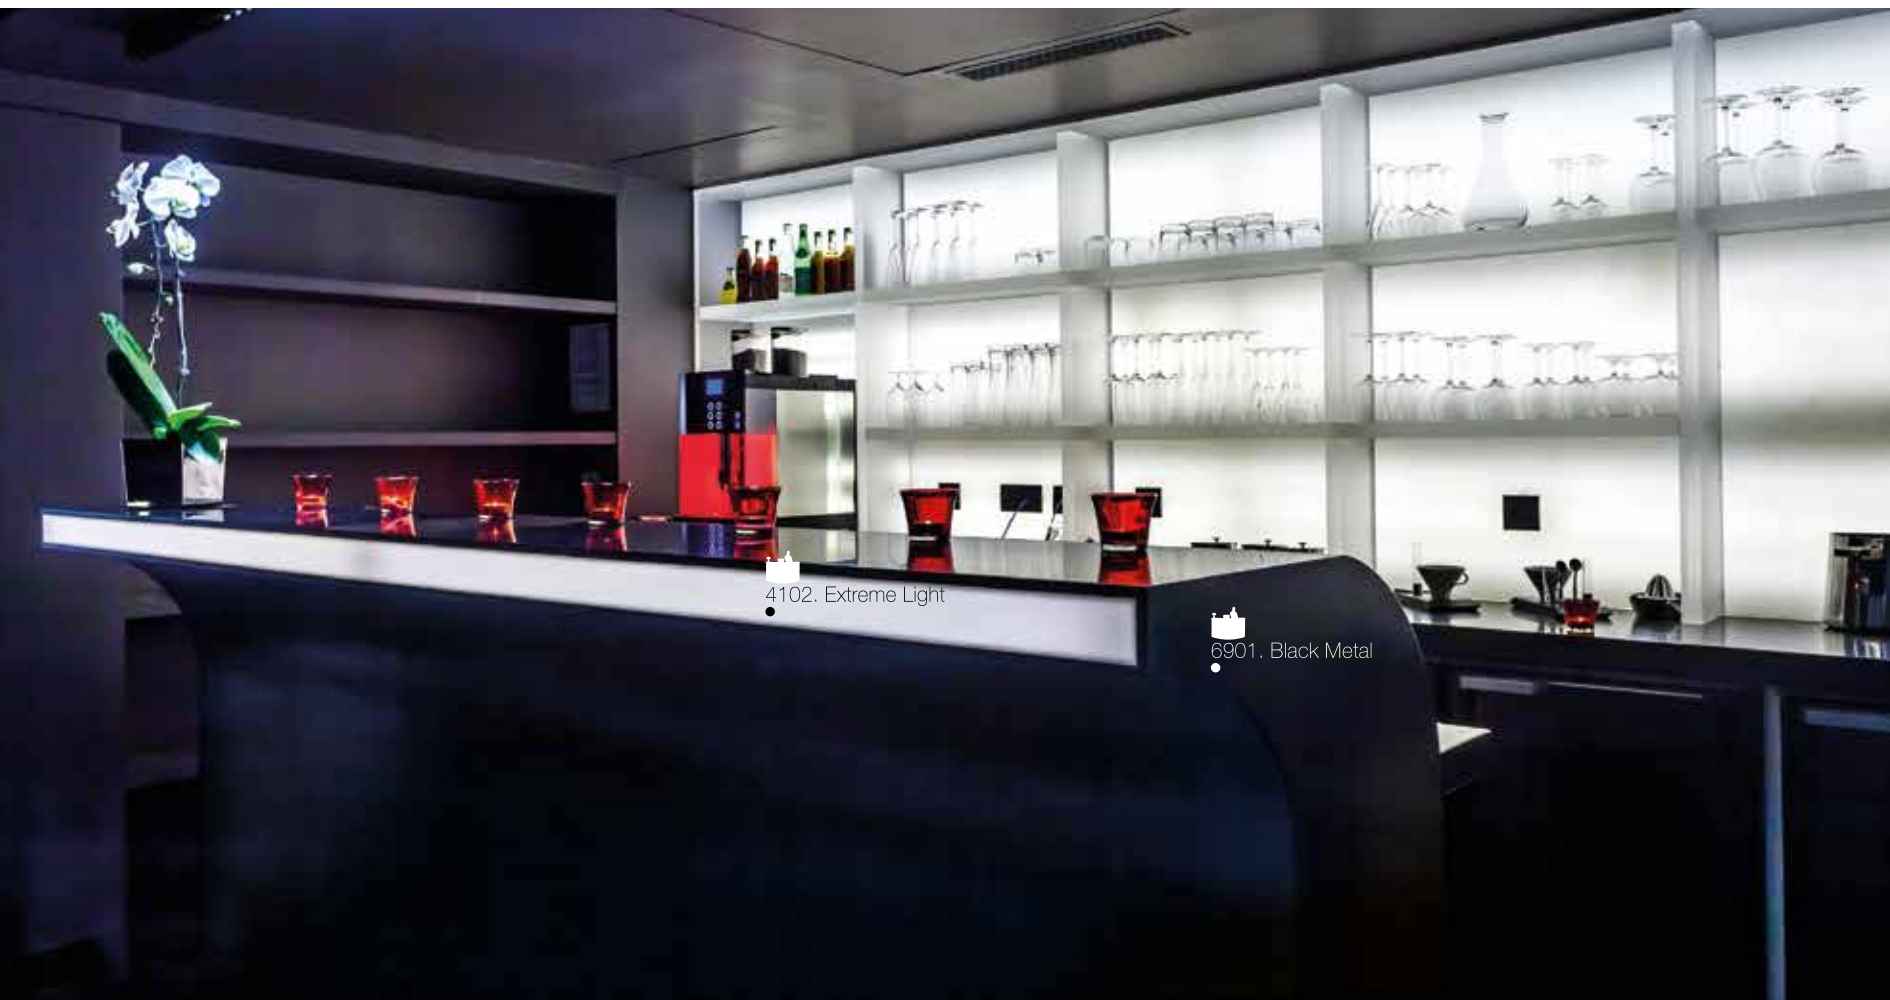

4102. Extreme Light

1100. Snow White

HOTEL FELICIEN
Location: Paris, France
Designer: Olivier Lapidus

4102. Extreme Light

6901. Black Metal

HOTEL SON MOLL

Location: Mallorca, Spain
Studio: 3de3arquitectes

 1100. Snow White