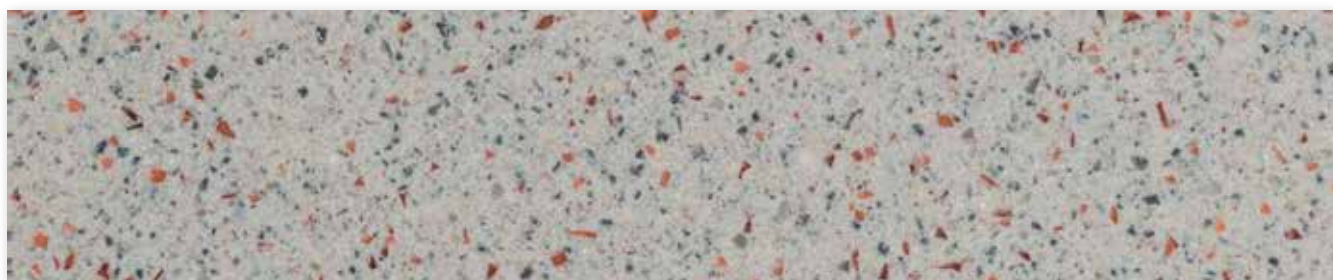

9508. SAND COPPER

3680x760x12 mm