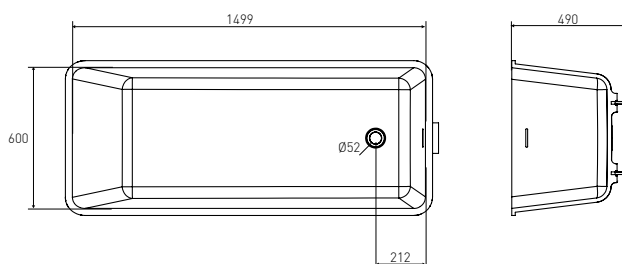

BASIC SERIES

KRION® incorpora esta bañera de encastre de dimensiones internas 150x60. Kit desagüe sistema click-clack incluido, disponible en acabado metálico cromo y blanco.

KRION™ incorporates this under mounted bathtub with 150x60cm of internal dimensions. Waste kit with a click-clack system included, available with metallic copper and white finish.

T803