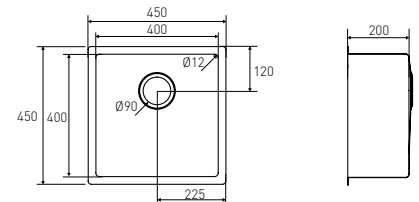

SC602. FREGADERO STYLE 40x40 INOX