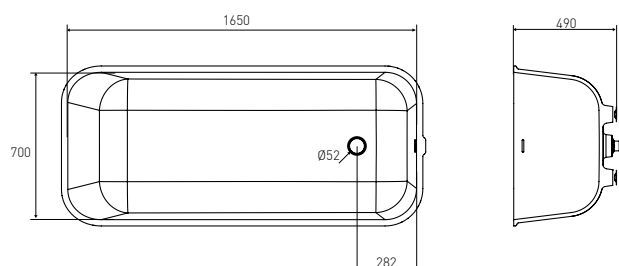

3-WAY SERIES

Bañera de encastre de 165x70cm y profundidad total 410mm. Desagüe click-clack con tapa de KRION® incluido. Canal rebosadero integrado en bañera.

Under mounted bathtub of 165x70 cm and total depth of 410mm. Click-clack waste with KRION™ cover included. Overflow channel integrated in the bathtub.

T804