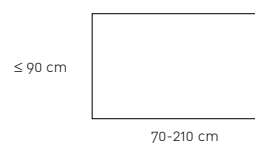

Plato ducha LINE Topo 100 x 100 cm
LINE Shower tray Topo 100 x 100 cm

PANEL DECORATIVO · DECORATIVE WALL