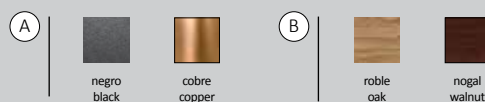

Acabados · Finishes