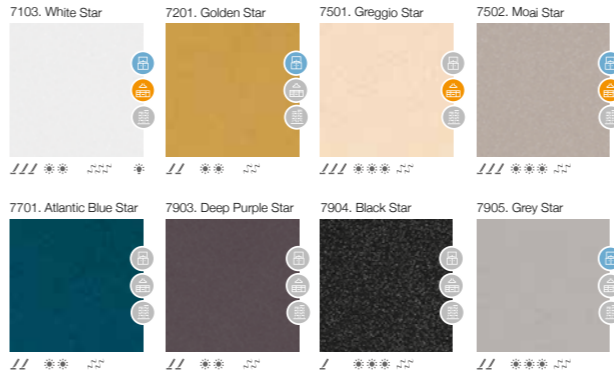

STAR SERIES