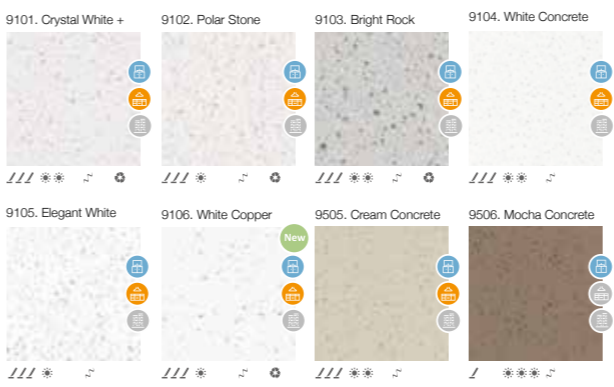

ROYAL + SERIES