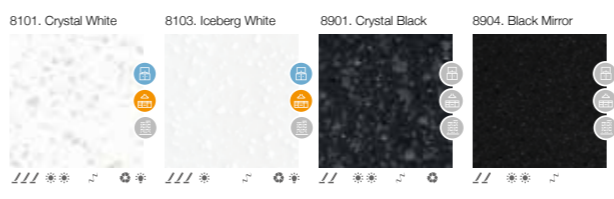

ROYAL SERIES