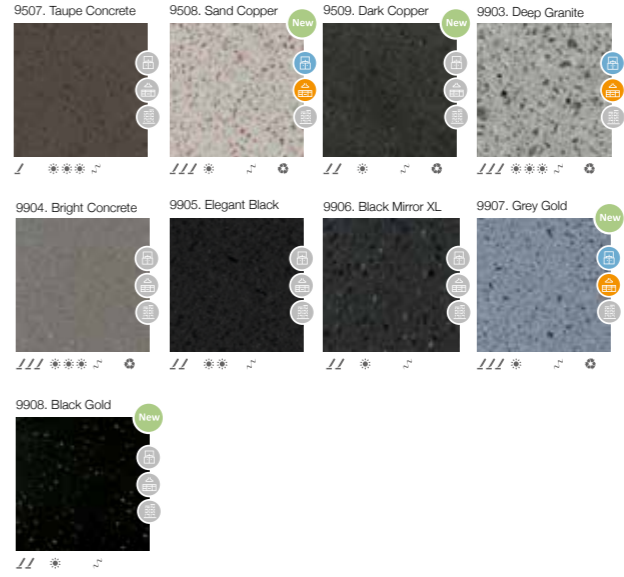

ROYAL + SERIES