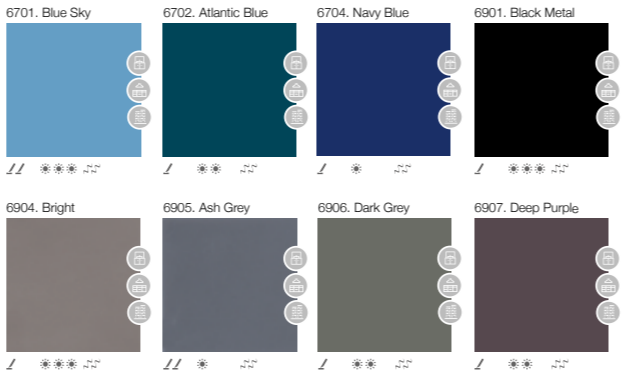

COLORS + SERIES