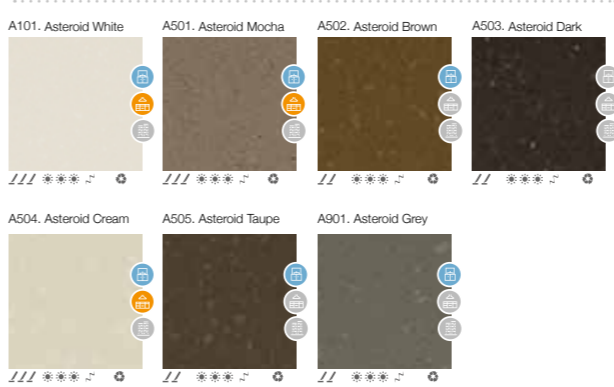

ASTEROID SERIES