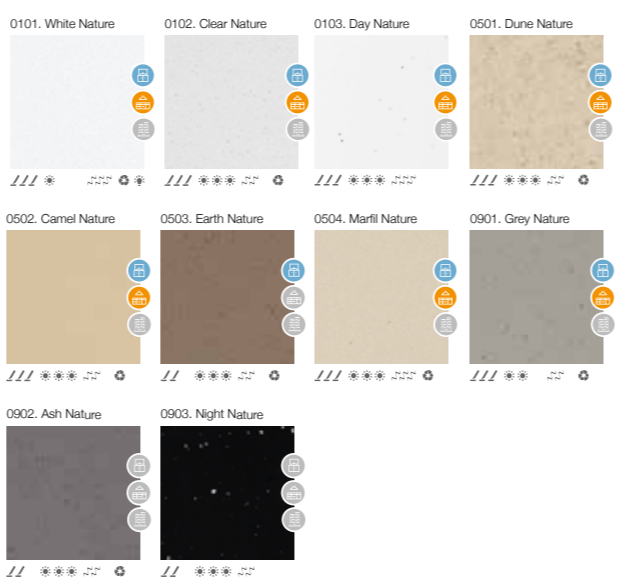

NATURE SERIES