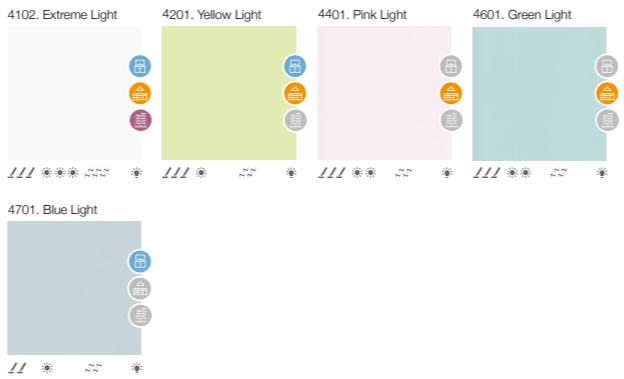

LIGHT SERIES