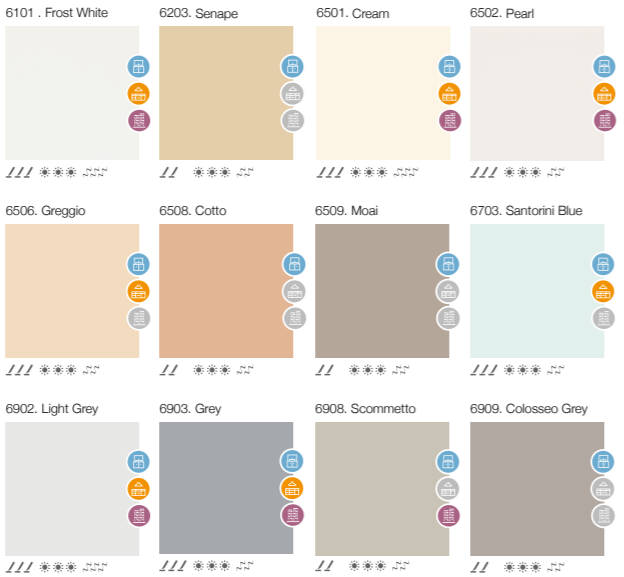

KRION™ is a new generation solid surface developed by SYSTEMPOOL, a company that belongs to PORCELANOSA Group. It is a material that is warm to the touch and similar to natural stone. It is made of two-thirds natural minerals (ATH – aluminium trihydride) and a low percentage of high-resistance resins.

- Mineral compact
- Antibacteria
- Ultra-white
- Seamless
- Thermoformable
- Backlighting
- Easy to clean
- Ecological / 100% recyclable
- Highly resistant to fire
- Resistant to sunlight

THICKNESSES	FORMATS	SNOW SERIES	COLORS SERIES	COLORS+ SERIES	LIGHT SERIES	NATURE SERIES	STAR SERIES	ROYAL SERIES	ASTEROID SERIES	ROYAL+ SERIES	LUXURY SERIES
6 mm	2500 x 760 mm	✓	✓	✓	✓	✓	✓				
	2500 x 930 mm	✓									
	3680 x 760 mm	✓									
	3680 x 930 mm	✓									
9 mm	3680 x 760 mm	✓									
12 mm	3680 x 760 mm	✓	✓	✓	✓	✓	✓	✓	✓	✓	✓
	3680 x 930 mm	✓									
	3680 x 1350 mm	✓									
19 mm	3680 x 760 mm	✓									

* Only available for the colour Extreme Light (4102)
* The appearance and colour of the models may vary slightly with regard to the originals.
* The described recommended uses are merely indicative, and they may be subject to future changes.

SNOW SERIES

COLORS SERIES

COLORS + SERIES

COLORS + SERIES

LIGHT SERIES

NATURE SERIES

STAR SERIES

ROYAL SERIES

ASTEROID SERIES

ROYAL + SERIES

ROYAL + SERIES

LUXURY SERIES

PROPERTIES

1. The following icons are a basic guide to important aspects of the properties of KRION™ to take into account when choosing a colour for your project.
2. **MARKS**
     - Noticable slight marks after heavy use.
     - Slight marks after heavy use, noticable in specific lighting conditions.
     - Minor marks after heavy use, slightly noticable in specific lighting conditions.
   - **RESISTANCE TO UV RAYS**
     - Colour change of over 10ΔE in 10 years.
     - Colour change of 5ΔE to 10ΔE in 10 years.
     - Colour change of less than 5ΔE in 10 years.

RECYCLED CONTENT

- Colour containing some recycled material.

THERMAL BENDING